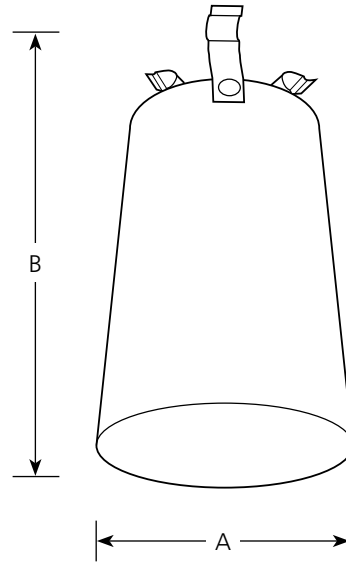

| Catalog No. | Finish | | Dimensions (Inches) | |
|-------------|----------------|-------|---------------------|---|
| | Antique Bronze | Black | A | B |
| P8709 | -20 | -31 | 2-7/8 | 5 |

| Type | -20 | -31 |
|-------|--------------------------|--------------------------|
| P8709 | <input type="checkbox"/> | <input type="checkbox"/> |

Specifications:

General

- Shield to convert most wall & chain hung lanterns to a sky friendly fixture
- When installed, no light is emitted above 45 degrees
- For A19 lamps mounted in a downward position (base up)
- Available to match most lantern finishes