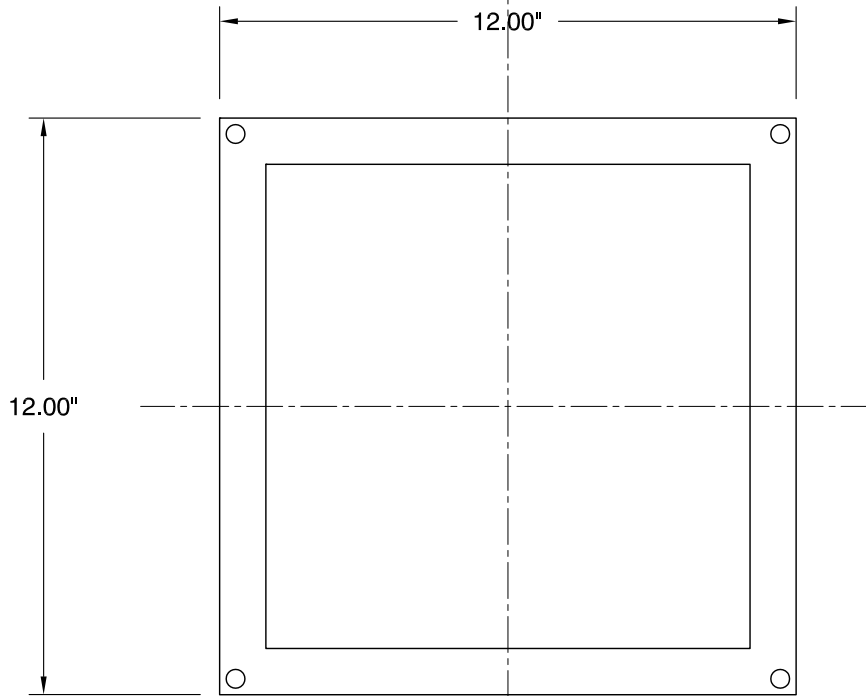

**FRONT VIEW**

**BOTTOM VIEW**

**MODULO** ceiling mount  
 120v **3-682-24**  
 277v **37-682-24**

OXYGEN LIGHTING ©

**LAMPING**

- o (1x) 10.1w LED Array
- o 3000K, 350mA
- o Initial Lumens: 1460 lm
- o Delivered Lumens: TBD
- o CRI > 80
- o Color Consistency: 3 step MacAdam Ellipse

**DIMENSIONS**

- o 12.00"(w) x 12.00"(l) x 4.90"(ext.)

**INSTALLATION**

- o 4" J-Box
- o ETL Dry/Damp Listed
- o Conforms to UL STD 1598
- o Certified CAN/CSA STD C22.2 No. 250.0

**Sample Catalog Number**