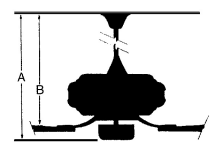

MEASUREMENTS

Blade Finish:					Reversible Blades: No
Blade Material: ABS Construction					Slope: Yes
Blade Sweep: 42"	No. of Blades: 5	Blade Pitch: 12 degrees	Hanging Weight: 12.57		
Downrod 1: 6	Downrod 1 Outside Dia: 0.75	Downrod 2: 6	Downrod 2 Outside Dia:		
Ceiling to Lowest Point: (Dim A) 14.75	Ceiling to Blade (Dim B) 12.5	Lead Wire: 80	Motor Size: 153x10mm		
RPM:	Low 102	Low/Med.	Medium	Med/High	High 235
Amps:	0.201				0.458
Watts:	10.26				54.65
CFM:	1371.47				3410.19
CFM/Watts:	133.67				62.4