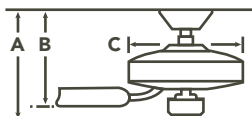

HANGING MEASUREMENTS