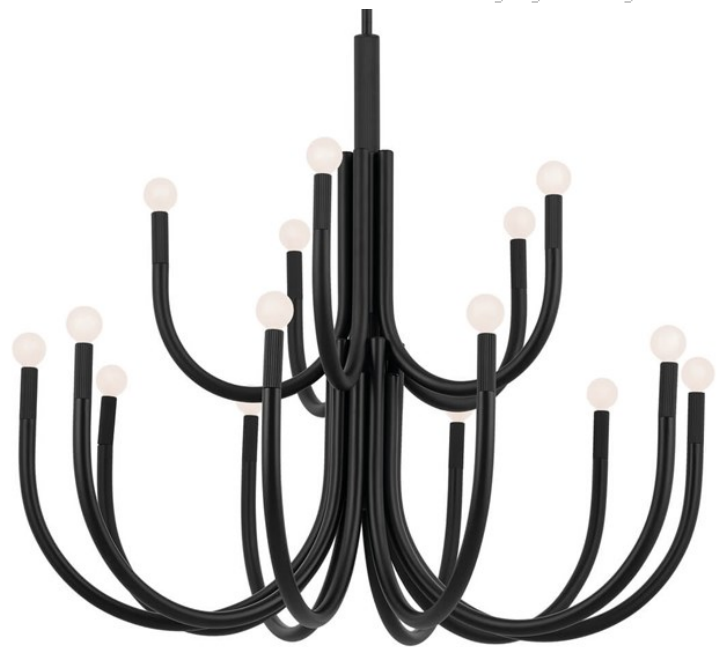

**SPECIFICATIONS**

<b>Certifications/Qualifications</b>	
	<a href="http://www.kichler.com/warranty">www.kichler.com/warranty</a>
<b>Dimensions</b>	
Base Backplate	7.25" DIA
Chain/Stem Length	36"
Weight	35.75 LBS
Height	35.75"
Overall Height	74.75"
Width	40.00"
<b>Electrical</b>	
Input Voltage	120.00V
<b>Light Source</b>	
Dimmable	Yes
Dimmable Notes	Dimmable when used with dimmer switch (sold separately); when using LED bulbs, see bulb manufacturer dimming specifications.
Lamp Included	Not Included
Lamp Type	B; G16.5; T6
Light Source	Bulb
Max or Nominal Watt	60.00
# of Bulbs/LED Modules	15
Socket Type	E12 (Candelabra)

<b>Mounting/Installation</b>	
Connector	Yes
Interior/Exterior	INTERIOR
Lead Wire Length	144"
Location Rating	Dry
Mounting Weight	35.75 LBS
Wire Connectors	Wire Nuts

**FIXTURE ATTRIBUTES**

<b>Housing</b>	
Primary Material	Steel
Max Stem Tilt	90.0 Degrees

<b>Product/Ordering Information</b>	
SKU	52552BK
Finish	Black
Style	Contemporary
UPC	783927031059.0

**Finish Options**

-  Black
-  Champagne Bronze
-  Polished Nickel

**ALSO IN THIS FAMILY**