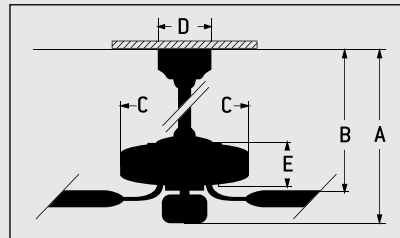

**LED Specs:**

- Color Temp 3000K
- Lumens 1,350 lm
- CRI 90
- Watts 17
- LED Module is Guaranteed for 5 Years

**SPECS**

- Blade Sweep. .... 52"
- Number of Blades ..... 3
- Blade Pitch..... 16°
- Motor Size (MM) ..... 172 x17
- AMPS (HI Speed) ..... <1
- Shipping Wt. (lbs.)..... 21.78
- CU. FT. in Carton ..... 1.75
- Energy Guide Airflow (Cubic Feet Per Minute)..... 3,786
- Energy Guide Wattage ..... 34 Watts
- Energy Guide Efficiency (CFM Per Watt) ..... 111
- Energy Guide Estimated Yearly Cost\* ..... \$10
- Airflow at High Speed (Cubic Feet Per Minute)..... 4,906

**CEILING DROP DIMENSIONS**

- A: 6" DR - 18.6"
- B: 6" DR - 15.51"
- C: 8.66"
- D: 5.85"
- E: 11.12"
- DR = Downrod

\*Based on 12 cents per kWh and 6.4 hours use per day.

A

B

Shown as Flushmount

C

NEW