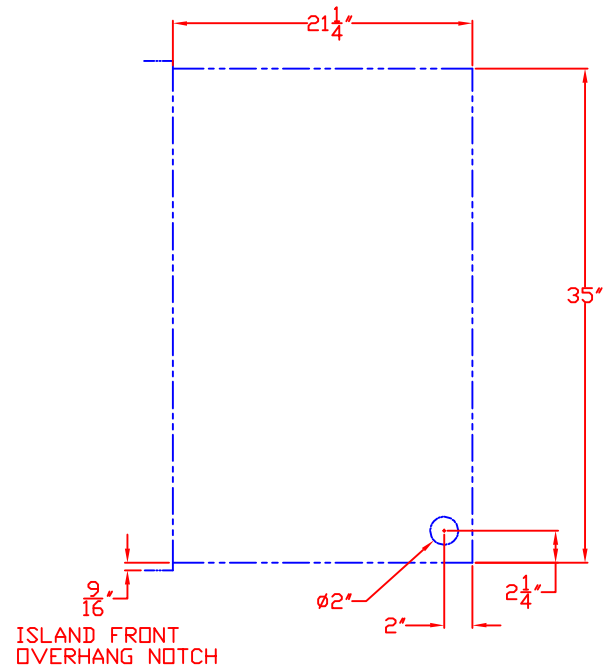

SEDONA BY LYNX  
L600 GRILL  
W/ DIMENSIONS

ISLAND CUTOUT IN BLUE

TOP VIEW

FRONT VIEW

RIGHT SIDE VIEW

SEDONA BY LYNX  
L600 GRILL  
ISLAND CUTOUT

TOP VIEW

FRONT VIEW

RIGHT SIDE VIEW