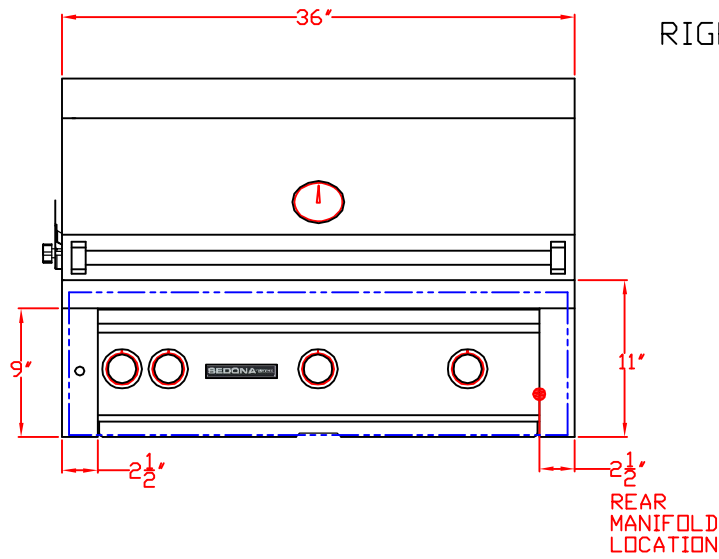

SEDONA BY LYNX  
L600 GRILL  
W/ DIMENSIONS

ISLAND CUTOUT IN BLUE

TOP VIEW

FRONT VIEW

RIGHT SIDE VIEW

SEDONA BY LYNX  
L600 GRILL  
ISLAND CUTOUT

TOP VIEW

FRONT VIEW

RIGHT SIDE VIEW