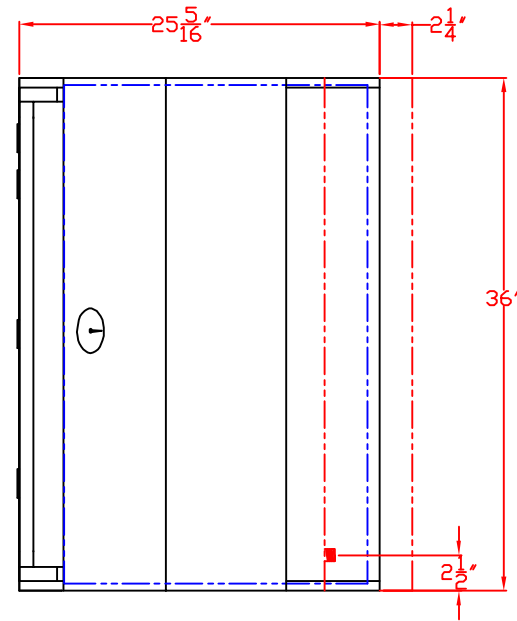

SEDONA BY LYNX  
L600 GRILL  
W/ DIMENSIONS

ISLAND CUTOUT IN BLUE

TOP VIEW

FRONT VIEW

RIGHT SIDE VIEW

SEDONA BY LYNX  
L600 GRILL  
ISLAND CUTOUT

TOP VIEW

FRONT VIEW

RIGHT SIDE VIEW