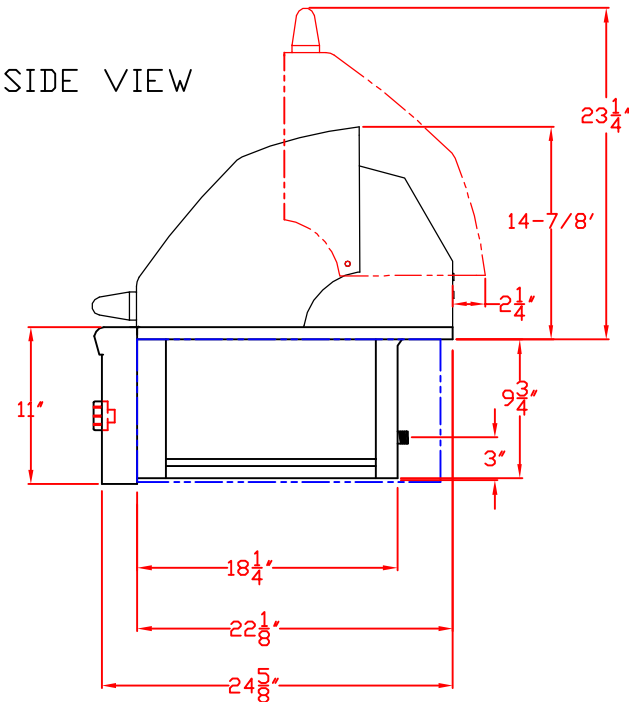

SEDONA BY LYNX  
L600 GRILL  
W/ DIMENSIONS

ISLAND CUTOUT IN BLUE

TOP VIEW

FRONT VIEW

RIGHT SIDE VIEW

SEDONA BY LYNX  
L600 GRILL  
ISLAND CUTOUT

TOP VIEW

FRONT VIEW

RIGHT SIDE VIEW