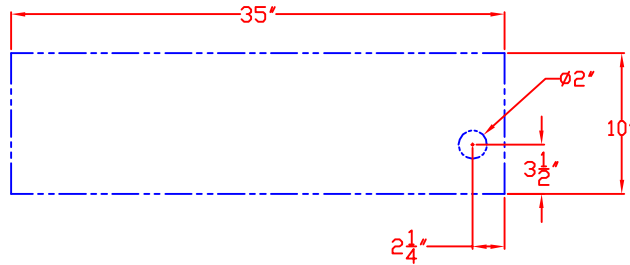

SEDONA BY LYNX  
L600 GRILL  
W/ DIMENSIONS

ISLAND CUTOUT IN BLUE

TOP VIEW

FRONT VIEW

RIGHT SIDE VIEW

SEDONA BY LYNX  
L600 GRILL  
ISLAND CUTOUT

TOP VIEW

FRONT VIEW

RIGHT SIDE VIEW