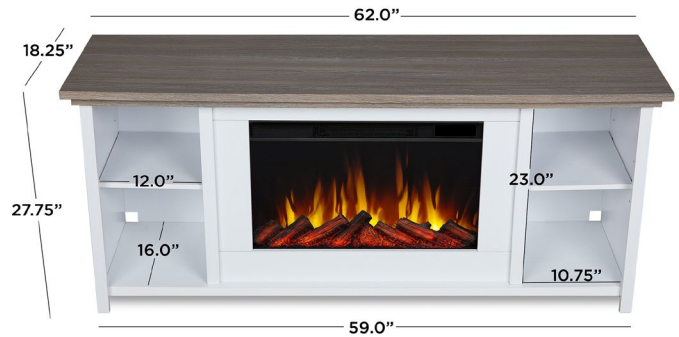

## 13055E Tramore Slim Electric Fireplace TV Stand

DESIGN	
Fireplace Type	Indoor electric freestanding TV stand
Firebox Number	5092
Frame Material	Veneered MDF
Screen Type	Glass
Firebox Media Type	Log set
Multi-Color Flame Display	Yes
Temperature Display	Yes
Remote Control	Yes
Product Includes	Includes mantel, electric firebox, remote control, 6' power cord with lay-flat plug, anti-topple safety device and hardware
Available Finishes	White (13055E-WHT)
PERFORMANCE	
Heating Range (Supplemental)	1,000 sq ft
Heater Type	Forced air
Type of Heat	Coil heating element
Adjustable Thermostat	Yes
Heat Settings in F and C	Yes
Number of Heat Settings	6: 71, 75, 78, 82, 86, 99°F (22, 24, 26, 28, 30, 60°C)
Flame Only Mode (w/o heat)	Yes
Programmable Timer	10 minutes to 9 hours
Programmable Thermostat	Thermostat turns off when desired temp. is reached
Thermal Protection Overload	Yes
Number of Brightness Settings	5
Flame Color Settings	6: Orange, red-orange, white, blue, blue-white or multicolor
ELECTRICAL RATINGS	
Heat Output/ Heating Power	5100 BTUs, 120V/60Hz, 1500W, 12.6 amp
Cord Length	6'
Plug Type	Lay-flat, standard three-prong
DIMENSIONS / WEIGHT	
Assembled Dimensions	62"L x 18.25"W x 27.75"H
Assembled Weight	112 lbs
Firebox Dimensions	27.5"L x 5.5"W x 18.25"H
Firebox Weight	28 lbs
Number of Shelves	1 adjustable shelf on each side
Weight Limit	Fireplace mantel supports up to 100 lbs and accommodates TVs up to 60"
CONSTRUCTION	
Country of Origin	China
Construction Material	Veneered MDF, glass and powder coated steel
Made of Recycled Material	No
ASSEMBLY	
Assembly Required	Yes
Level of Assembly	Full
Estimated Time to Assemble	1 hour
# of People to Assemble	2
Additional Tools Required	Phillips screwdriver
Product Care	Wipe with dry cloth. Use standard glass cleaner for firebox face
SHIPPING	
Shipping Method	Small parcel
Shipping Dimensions - Box 1	67"L x 21.5"W x 7"H
Shipping Weight - Box 1	103 lbs
Shipping Dimensions - Box 2 (FB)	29"L x 22"W x 8"H
Shipping Weight - Box 2 (FB)	32 lbs
CERTIFICATIONS	
Certifications	CSA (#70181936), FCC
Warranty Length and Term	1 year limited warranty
Prop 65 Warning	No
ISTA 3A Certified	Yes