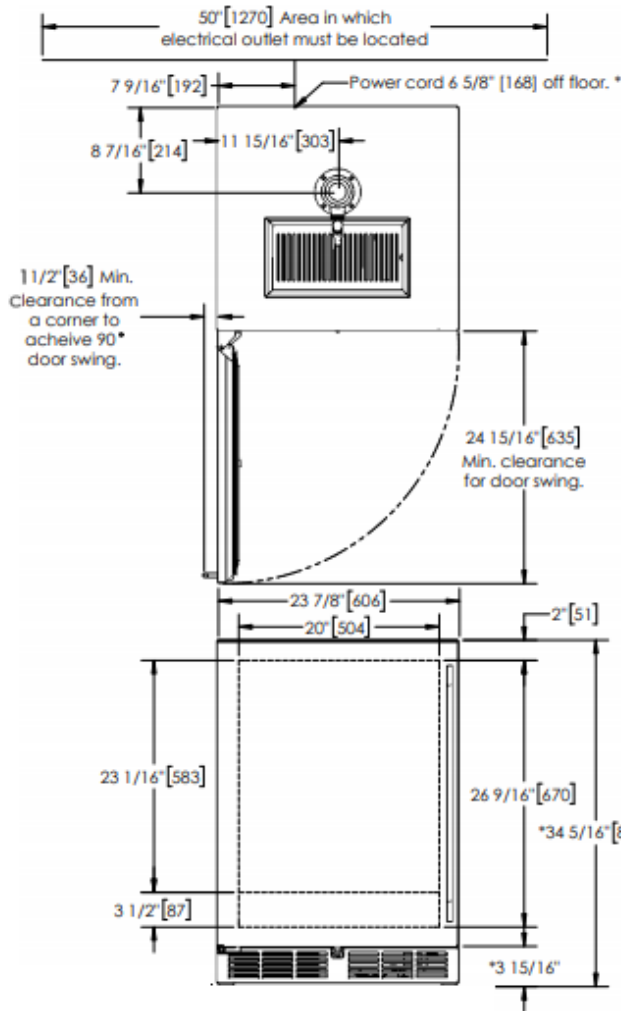

Perlick accessories are available for purchase through an authorized Perlick dealer. For a full list of accessories and to find a dealer near you, visit perlick.com.

24" C-SERIES
Beverage Dispenser

CUSTOMER MODEL NUMBER	REGULATORY MODEL NUMBER	Hinge Side	Lock
HC24TB-4-1L-1	HC24TB4C-B0-SLS0T	Left	No
HC24TB-4-1R-1	HC24TB4C-B0-SRS0T	Right	No
HC24TB-4-2L-1	HC24TB4C-B0-PL00T	Left	No
HC24TB-4-2R-1	HC24TB4C-B0-PR00T	Right	No
HC24TB-4-1L-2	HC24TB4C-C0-SLS0T	Left	No
HC24TB-4-1R-2	HC24TB4C-C0-SRS0T	Right	No
HC24TB-4-2L-2	HC24TB4C-C0-PL00T	Left	No
HC24TB-4-2R-2	HC24TB4C-C0-PR00T	Right	No
HC24TB-4-1LL-1	HC24TB4C-B0-SLSLT	Left	Yes
HC24TB-4-1RL-1	HC24TB4C-B0-SRSLT	Right	Yes
HC24TB-4-2LL-1	HC24TB4C-B0-PL0LT	Left	Yes
HC24TB-4-2RL-1	HC24TB4C-B0-PR0LT	Right	Yes
HC24TB-4-1LL-2	HC24TB4C-C0-SLSLT	Left	Yes
HC24TB-4-1RL-2	HC24TB4C-C0-SRSLT	Right	Yes
HC24TB-4-2LL-2	HC24TB4C-C0-PL0LT	Left	Yes
HC24TB-4-2RL-2	HC24TB4C-C0-PR0LT	Right	Yes
HC24TO-4-1L-1	HC24TO4C-B0-SLS0T	Left	No
HC24TO-4-1R-1	HC24TO4C-B0-SRS0T	Right	No
HC24TO-4-2L-1	HC24TO4C-B0-PL00T	Left	No
HC24TO-4-2R-1	HC24TO4C-B0-PR00T	Right	No
HC24TO-4-1L-2	HC24TO4C-C0-SLS0T	Left	No
HC24TO-4-1R-2	HC24TO4C-C0-SRS0T	Right	No
HC24TO-4-2L-2	HC24TO4C-C0-PL00T	Left	No
HC24TO-4-2R-2	HC24TO4C-C0-PR00T	Right	No
HC24TO-4-1LL-1	HC24TO4C-B0-SLSLT	Left	Yes
HC24TO-4-1RL-1	HC24TO4C-B0-SRSLT	Right	Yes
HC24TO-4-2LL-1	HC24TO4C-B0-PL0LT	Left	Yes
HC24TO-4-2RL-1	HC24TO4C-B0-PR0LT	Right	Yes
HC24TO-4-1LL-2	HC24TO4C-C0-SLSLT	Left	Yes
HC24TO-4-1RL-2	HC24TO4C-C0-SRSLT	Right	Yes
HC24TO-4-2LL-2	HC24TO4C-C0-PL0LT	Left	Yes
HC24TO-4-2RL-2	HC24TO4C-C0-PR0LT	Right	Yes

24" C-SERIES
Beverage Dispenser

*- Leg leveler can add 3/4" [19] to these dimensions when fully extended.