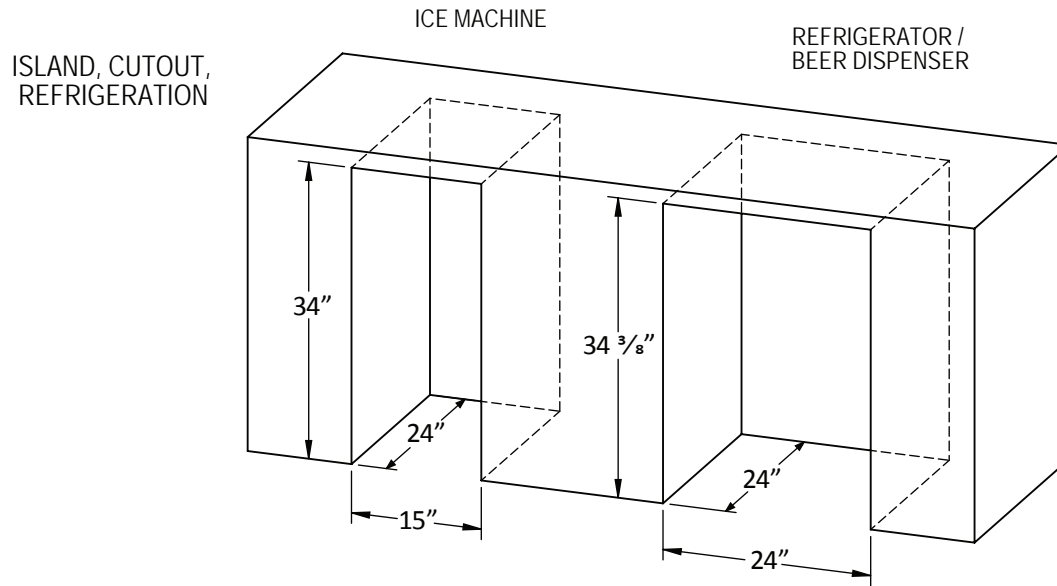

NOTE: See beer dispenser manual for detailed installation information and faucet tower cutout dimensions.

Models	Description	Electrical Requirements
GRS_24	24" Refrigerator, Solid Door with Lock	115V, 60Hz., 1 Phase, 2.3 amps
GRG_24	24" Refrigerator, Glass Door with Lock	115V, 60Hz., 1 Phase, 2.3 amps
GRR24	24" Refrigerator Drawers with Lock	115V, 60Hz., 1 Phase, 2.3 amps
GRFR24	24" Refrigerator Drawer and Freezer Drawer with Lock	115V, 60Hz., 1 Phase, 2.3 amps
GRWS_24	24" Dual Zone Refrigerator w Wine, Solid Door with Lock	115V, 60Hz., 1 Phase, 2.3 amps
GRWG_24	24" Dual Zone Refrigerator w Wine, Glass Door with Lock	115V, 60Hz., 1 Phase, 2.3 amps
GFDS_241	24" Single Faucet Beer Dispenser, Solid Door with Lock	115V, 60Hz., 1 Phase, 2.3 amps
GFDS_242	24" Double Faucet Beer Dispenser, Solid Door with Lock	115V, 60Hz., 1 Phase, 2.3 amps
GIM_15	15" Ice Machine	120V, 60Hz., 1 Phase, 3.8 amps

_ = Specify (L) or (R) for Left or Right Hinge model

Hestan products are approved for outdoor use only. Hestan Commercial Corporation reserves the right to change materials and specifications without notice.

All Products

Ice Machine Only