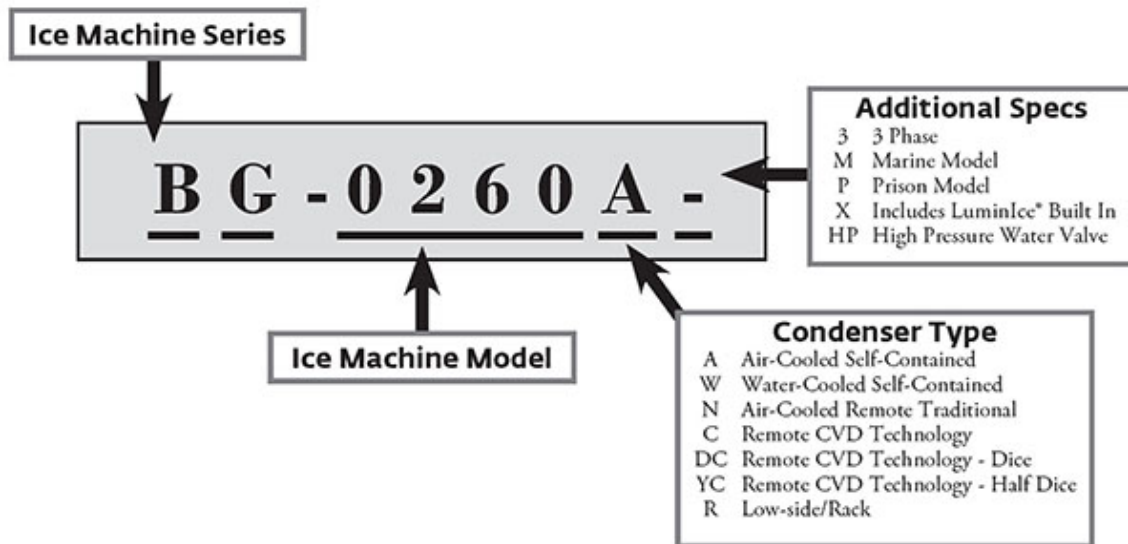

HOW TO READ A MODEL NUMBER

TABLE OF CONTENTS

Manitowoc Foodservice [Updated: Apr. 23, 2015]

Manitowoc - Ice & Related

Parts Catalog

Ice Machine

BG Series

BG0260

PART NOTES:

- [1] - Includes Thumbscrews
- [2] - Includes Water Pump, Capacitor, Fan Blade & Hub

BG0260

BG0260 - REFRIGERATION SYSTEM

BG0260

BG0260 - REFRIGERATION SYSTEM

#	PART #	DESCRIPTION	QTY	Note
1	000006113	Air Condenser		
2	000013427	Compressor		[1]
2a	000013428	Start Capacitor		
2b	000013429	Run Capacitor		
2c	000013430	Start Relay		
2d	000013431	Overload		
3	000006086	Condenser Shroud		
4	000005576	Fan Motor - 115V/60 Hz/1 Ph		
5	000005686	Condenser Fan Blade		
6	000006184	Evaporator Cover		
7	000006169	Evaporator		
8	000005676	Drier		
9	000013440	Access Valve Assembly		
9a	000006408	Fitting - Access Valve		
9b	000006409	Core - Access Valve		
9c	000006410	Cap - Access Valve		
10	000013441	Harvest Valve		
10a	000013432	Harvest Valve Coil Only		
11	000012279	Compressor Contactor - 115V/60 Hz/1 Ph		
12	000005766	Bin Thermostat		
13	000006187	Evaporator Thermostat		
14	000009971	Backflow Preventer 60 Hz - 3/8"		
15	000013425	Timer		
16	000005763	ON/OFF Rocker Switch		