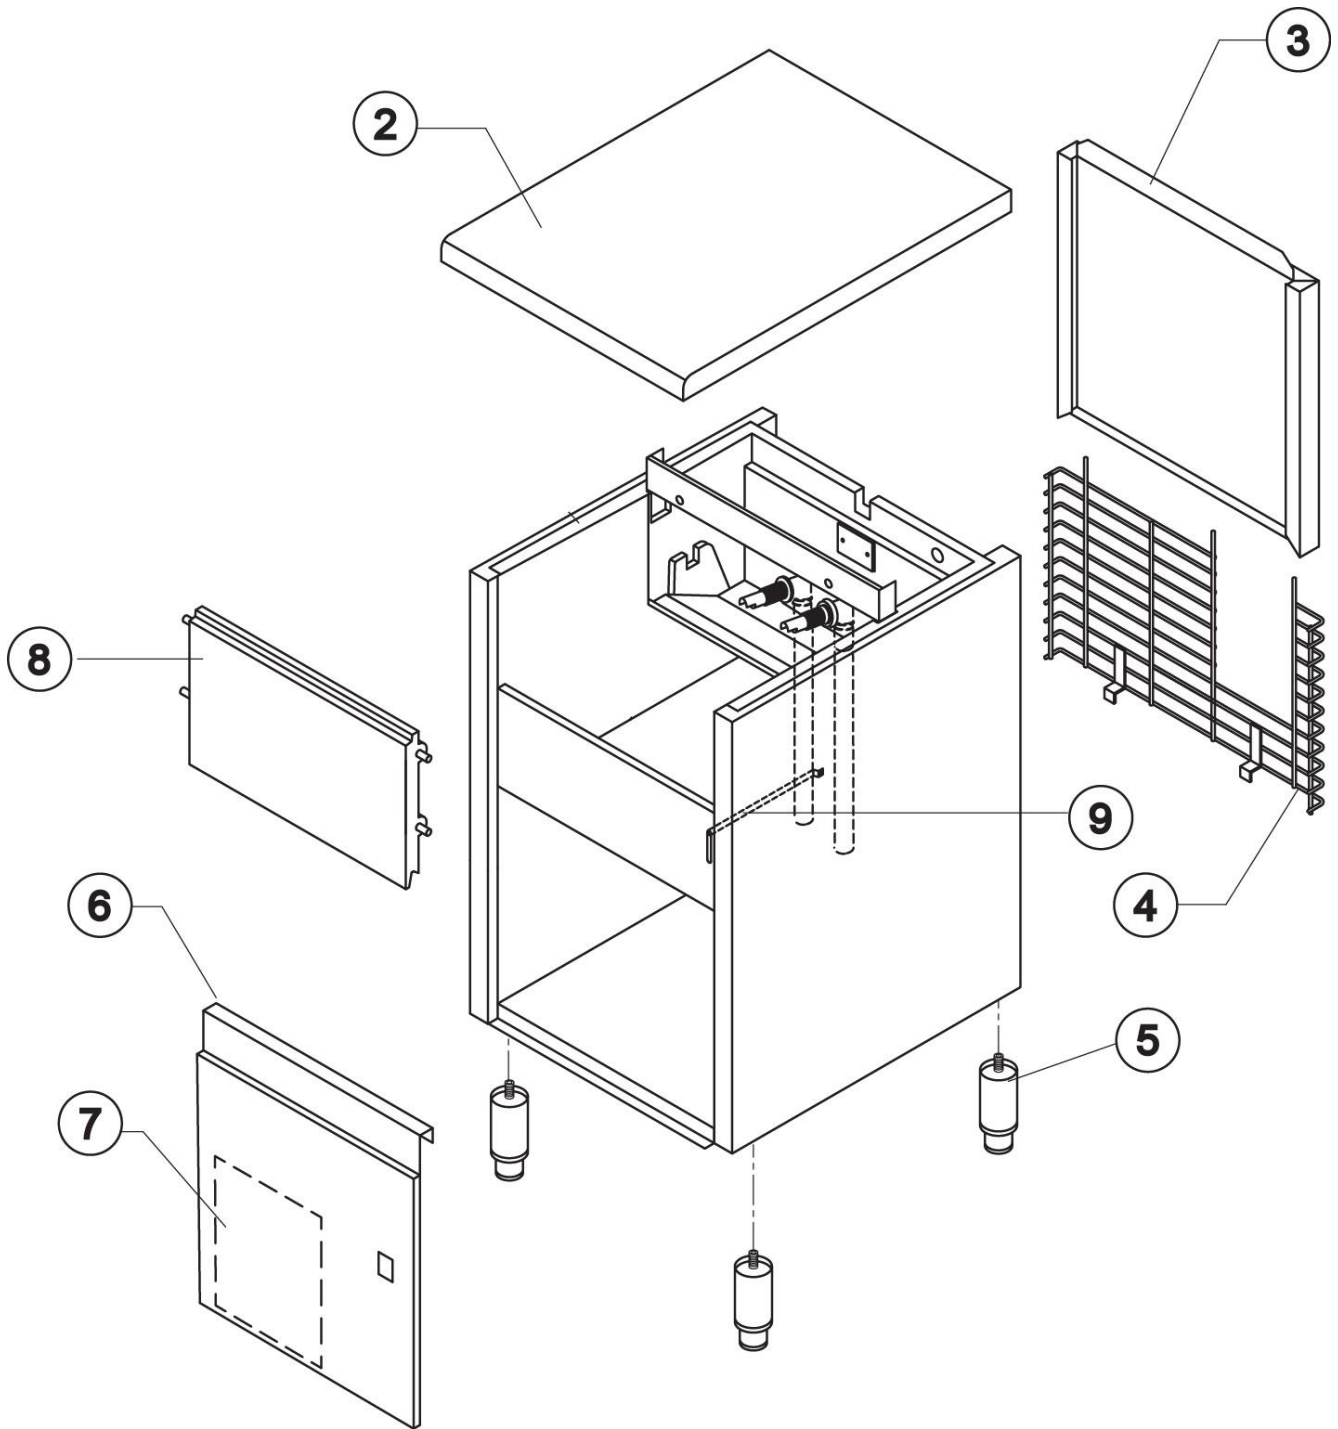

PART NOTES:

- [1] - Includes Thumbscrews
- [2] - Includes Water Pump, Capacitor, Fan Blade & Hub

BG0260

BG0260 - REFRIGERATION SYSTEM

BG0260

BG0260 - REFRIGERATION SYSTEM

#	PART #	DESCRIPTION	QTY	Note
1	000006113	Air Condenser		
2	000013427	Compressor		[1]
2a	000013428	Start Capacitor		
2b	000013429	Run Capacitor		
2c	000013430	Start Relay		
2d	000013431	Overload		
3	000006086	Condenser Shroud		
4	000005576	Fan Motor - 115V/60 Hz/1 Ph		
5	000005686	Condenser Fan Blade		
6	000006184	Evaporator Cover		
7	000006169	Evaporator		
8	000005676	Drier		
9	000013440	Access Valve Assembly		
9a	000006408	Fitting - Access Valve		
9b	000006409	Core - Access Valve		
9c	000006410	Cap - Access Valve		
10	000013441	Harvest Valve		
10a	000013432	Harvest Valve Coil Only		
11	000012279	Compressor Contactor - 115V/60 Hz/1 Ph		
12	000005766	Bin Thermostat		
13	000006187	Evaporator Thermostat		
14	000009971	Backflow Preventer 60 Hz - 3/8"		
15	000013425	Timer		
16	000005763	ON/OFF Rocker Switch		

PART NOTES:

[1] - Start Components Included

BG0260

BG0260 - PANELS

BG0260

BG0260 - PANELS

#	PART #	DESCRIPTION	QTY	Note
1		Carton Assembly		
2	000006401	Top Cover		
3	000006123	Back Panel		
4	000006095	Rear Grid		
5	000005663	Adjustable Stainless Steel Legs		
6	000006224	Front Panel Assembly		
7	000013438	Air Filter with Pin		
8	000005660	Door Assembly		
9	000006075	Bin Bulb Holder		