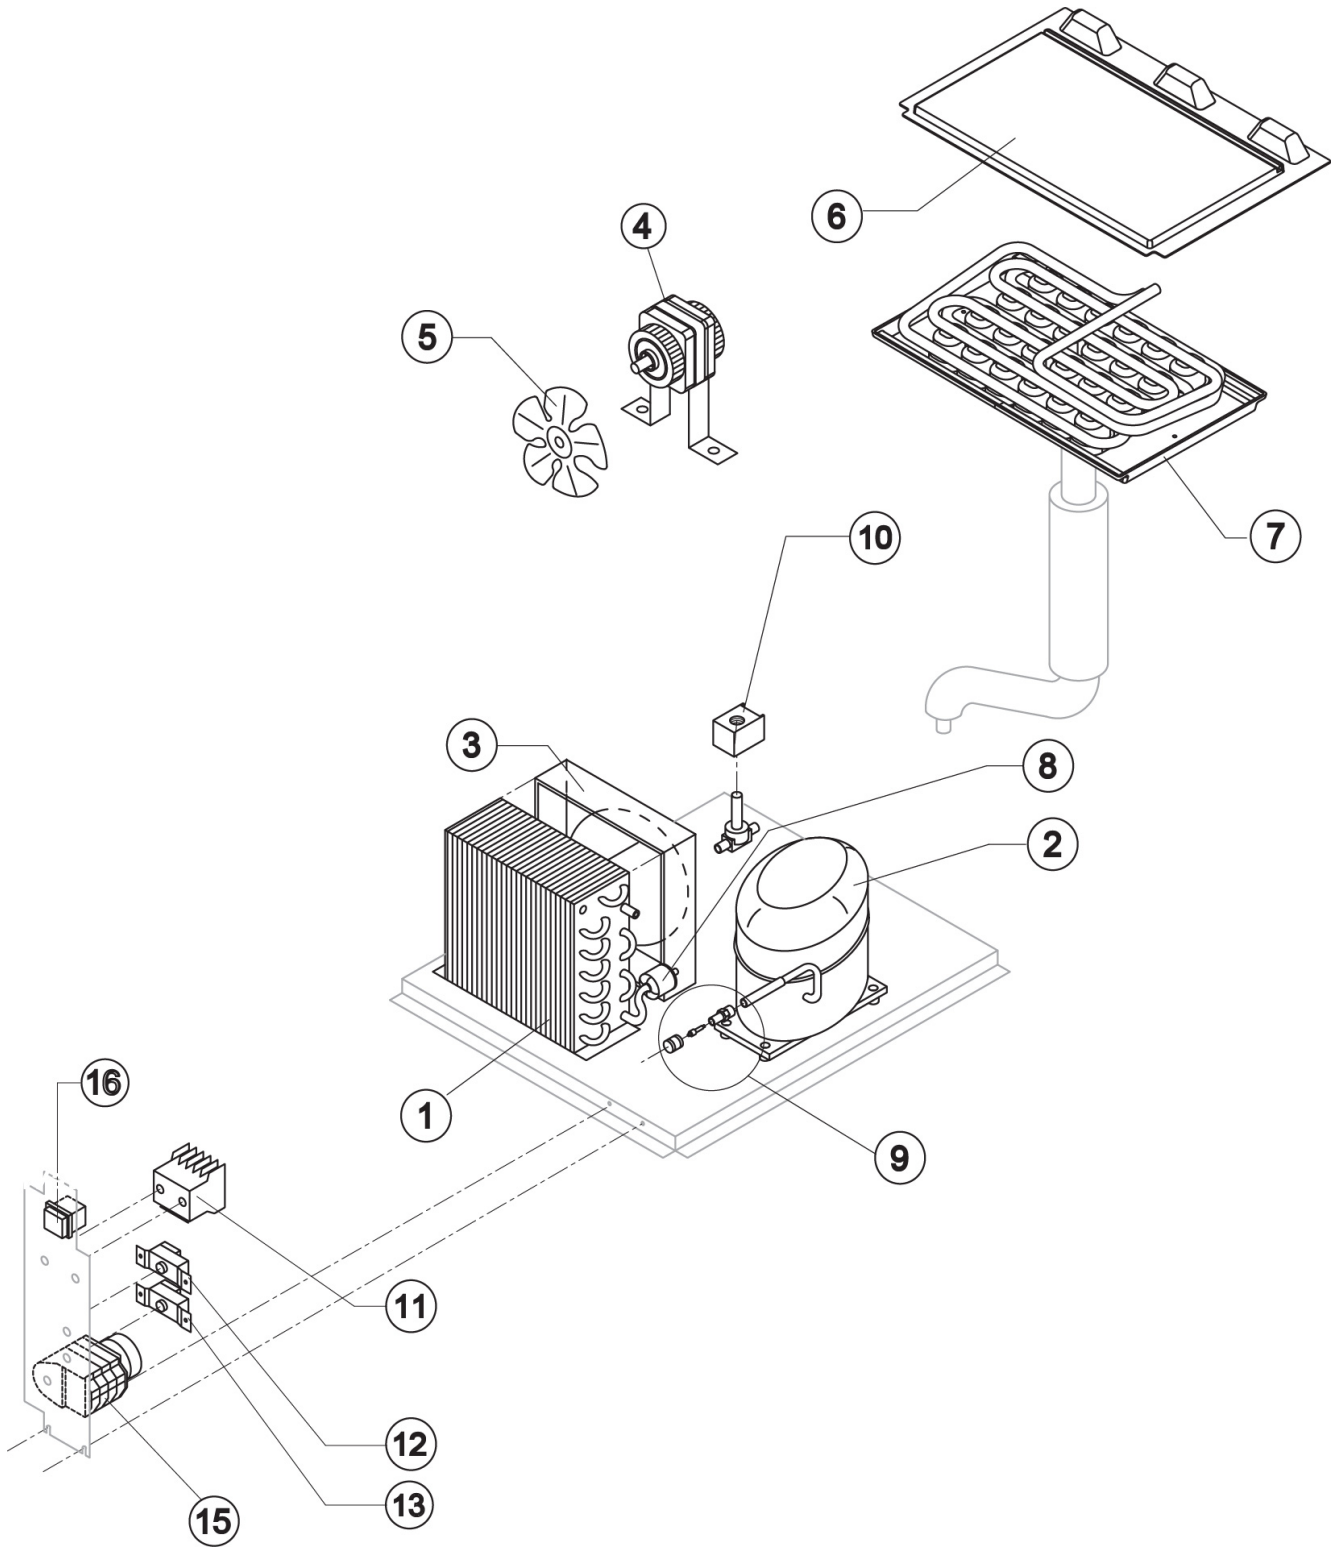

BG0260 - Water System 1

BG0260 - Refrigeration System 3

BG0260 - Panels 5

BG0260

BG0260 - WATER SYSTEM

BG0260

BG0260 - WATER SYSTEM

#	PART #	DESCRIPTION	QTY	Note
1	000006252	Ice Ramp		
2	3302593	Large Ice Scoop - 82 ounces		
3	000013442	Curtain Assembly		[1]
3a	000006206	Thumbscrew		
4	000006381	Spray Bar Assembly		
5	000006374	Sprayer		
6	000006382	Plug - Sprayer Bar		
7	000013445	Overflow Assembly		
8	000006297	Overflow Pipe Nipple		
8a	000005696	Gasket - Top		
8b	000005695	Gasket - Bottom		
8c	000005581	Drain Nut		
9	000006254	Inner Basin		
10	000006201	Overflow Pipe Assembly		
11	000013444	Drain Manifold Assembly		
11a	000013457	Drain Manifold		
11b	000005692	Drain Fitting		
11c	000005581	Drain Nut		
12	000006375	Pipe Connection - Spray Bar		
13	000006322	Suction Filter - Pump		
14	000006154	Locking Ring		
15	000006241	Gasket		
16	000013426	Water Inlet Valve		
17	000013423	Water Pump Assembly		[2]
17a	000013424	Water Pump Capacitor		
17b	000013439	Fan Blade w/Hub		

PART NOTES:

- [1] - Includes Thumbscrews
- [2] - Includes Water Pump, Capacitor, Fan Blade & Hub

BG0260

BG0260 - REFRIGERATION SYSTEM

BG0260

BG0260 - REFRIGERATION SYSTEM

#	PART #	DESCRIPTION	QTY	Note
1	000006113	Air Condenser		
2	000013427	Compressor		[1]
2a	000013428	Start Capacitor		
2b	000013429	Run Capacitor		
2c	000013430	Start Relay		
2d	000013431	Overload		
3	000006086	Condenser Shroud		
4	000005576	Fan Motor - 115V/60 Hz/1 Ph		
5	000005686	Condenser Fan Blade		
6	000006184	Evaporator Cover		
7	000006169	Evaporator		
8	000005676	Drier		
9	000013440	Access Valve Assembly		
9a	000006408	Fitting - Access Valve		
9b	000006409	Core - Access Valve		
9c	000006410	Cap - Access Valve		
10	000013441	Harvest Valve		
10a	000013432	Harvest Valve Coil Only		
11	000012279	Compressor Contactor - 115V/60 Hz/1 Ph		
12	000005766	Bin Thermostat		
13	000006187	Evaporator Thermostat		
14	000009971	Backflow Preventer 60 Hz - 3/8"		
15	000013425	Timer		
16	000005763	ON/OFF Rocker Switch		