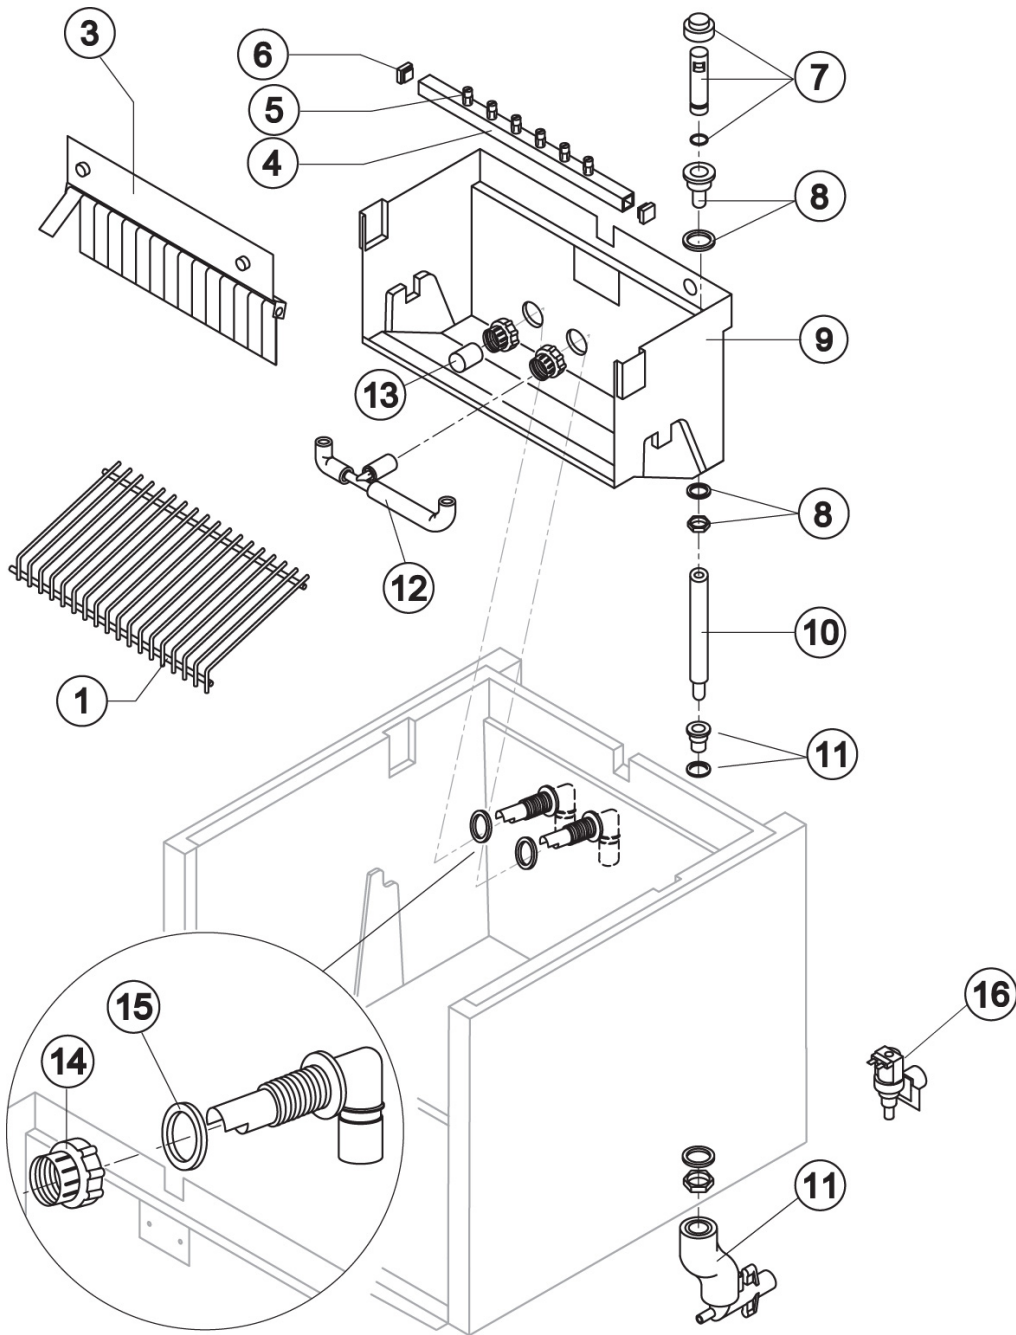

BG0260 - Water System 1

BG0260 - Refrigeration System 3

BG0260 - Panels 5

BG0260

BG0260 - WATER SYSTEM

BG0260

BG0260 - WATER SYSTEM

#	PART #	DESCRIPTION	QTY	Note
1	000006252	Ice Ramp		
2	3302593	Large Ice Scoop - 82 ounces		
3	000013442	Curtain Assembly		[1]
3a	000006206	Thumbscrew		
4	000006381	Spray Bar Assembly		
5	000006374	Sprayer		
6	000006382	Plug - Sprayer Bar		
7	000013445	Overflow Assembly		
8	000006297	Overflow Pipe Nipple		
8a	000005696	Gasket - Top		
8b	000005695	Gasket - Bottom		
8c	000005581	Drain Nut		
9	000006254	Inner Basin		
10	000006201	Overflow Pipe Assembly		
11	000013444	Drain Manifold Assembly		
11a	000013457	Drain Manifold		
11b	000005692	Drain Fitting		
11c	000005581	Drain Nut		
12	000006375	Pipe Connection - Spray Bar		
13	000006322	Suction Filter - Pump		
14	000006154	Locking Ring		
15	000006241	Gasket		
16	000013426	Water Inlet Valve		
17	000013423	Water Pump Assembly		[2]
17a	000013424	Water Pump Capacitor		
17b	000013439	Fan Blade w/Hub		

PART NOTES:

- [1] - Includes Thumbscrews
- [2] - Includes Water Pump, Capacitor, Fan Blade & Hub

BG0260

BG0260 - REFRIGERATION SYSTEM

BG0260

BG0260 - REFRIGERATION SYSTEM

#	PART #	DESCRIPTION	QTY	Note
1	000006113	Air Condenser		
2	000013427	Compressor		[1]
2a	000013428	Start Capacitor		
2b	000013429	Run Capacitor		
2c	000013430	Start Relay		
2d	000013431	Overload		
3	000006086	Condenser Shroud		
4	000005576	Fan Motor - 115V/60 Hz/1 Ph		
5	000005686	Condenser Fan Blade		
6	000006184	Evaporator Cover		
7	000006169	Evaporator		
8	000005676	Drier		
9	000013440	Access Valve Assembly		
9a	000006408	Fitting - Access Valve		
9b	000006409	Core - Access Valve		
9c	000006410	Cap - Access Valve		
10	000013441	Harvest Valve		
10a	000013432	Harvest Valve Coil Only		
11	000012279	Compressor Contactor - 115V/60 Hz/1 Ph		
12	000005766	Bin Thermostat		
13	000006187	Evaporator Thermostat		
14	000009971	Backflow Preventer 60 Hz - 3/8"		
15	000013425	Timer		
16	000005763	ON/OFF Rocker Switch		