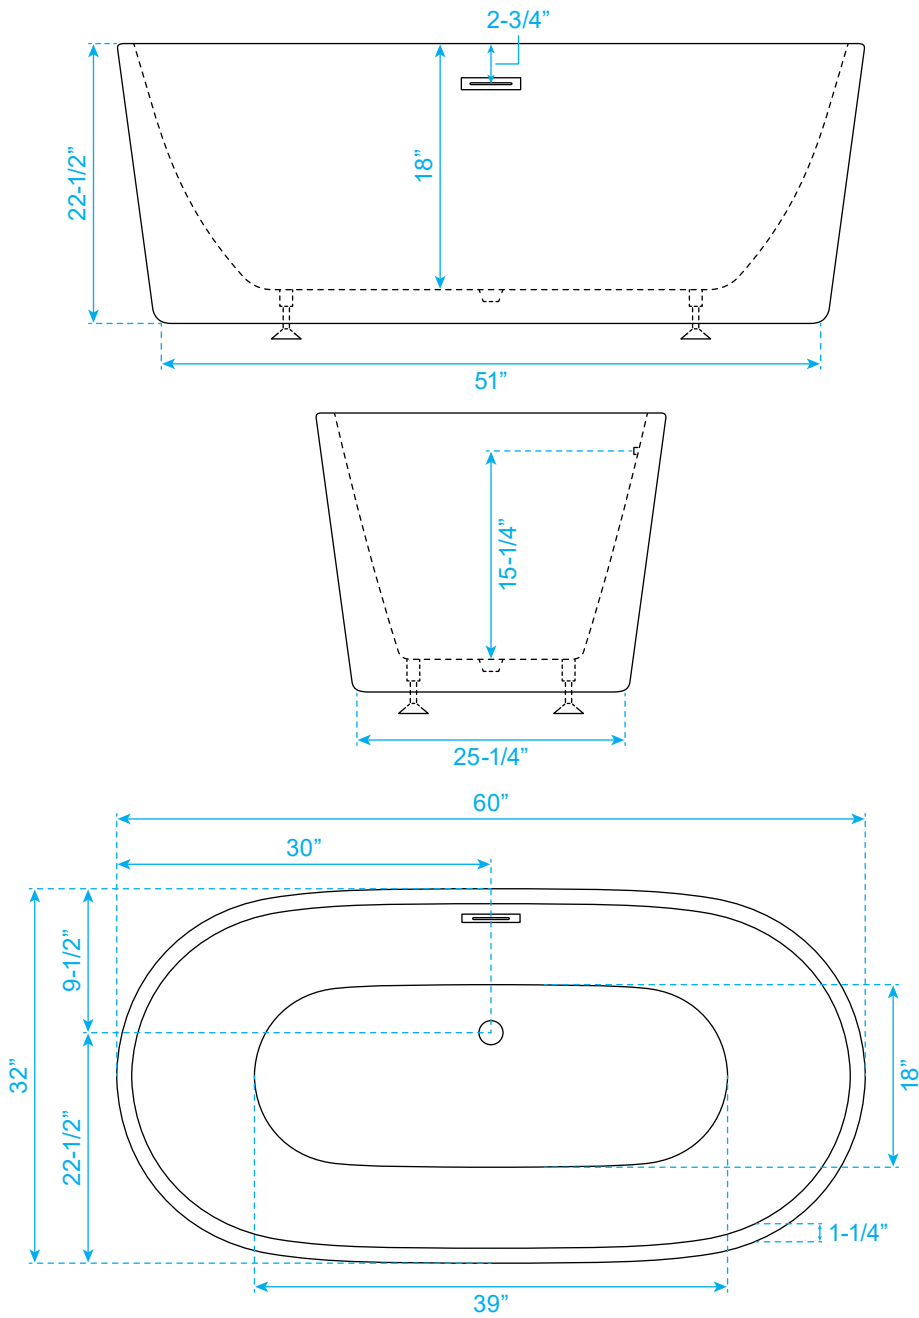

# WYNDHAM COLLECTION

Exterior Size - 60"L x 32"W x 22-1/2"H  
Interior Size - 57-1/2"L x 29-1/2"W x 18"H  
Depth at Drain - 18"  
Drain To Overflow - 15-1/4"  
Maximum Fill - 66 Gallons  
Backrest Slope Angle - 29 Degrees  
Other Side Slope Angle - 29 Degrees  
Note - All Measurements are  $\pm 1/2$ "

WC-BTU1012-60