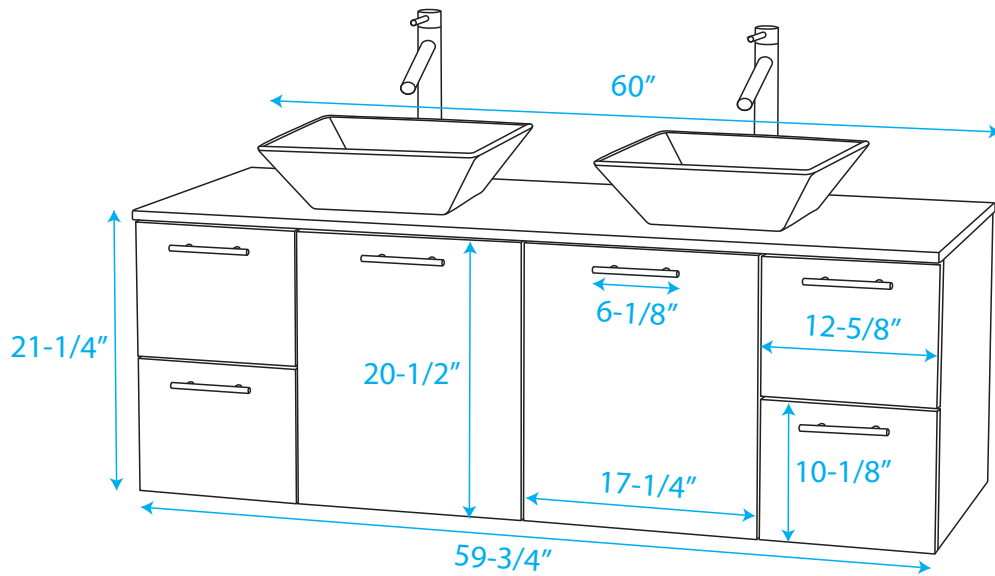

# WYNDHAM COLLECTION

WC-R4100-60-DBL-OVER