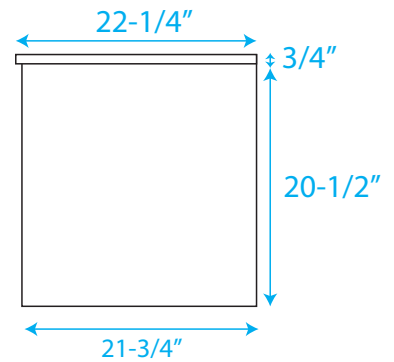

# WYNDHAM COLLECTION

WC-R4100-60-DBL-OVER