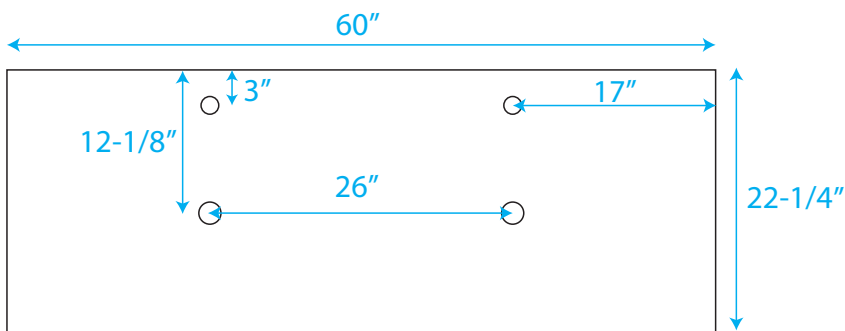

# WYNDHAM COLLECTION

WC-R4100-60-DBL-OVER