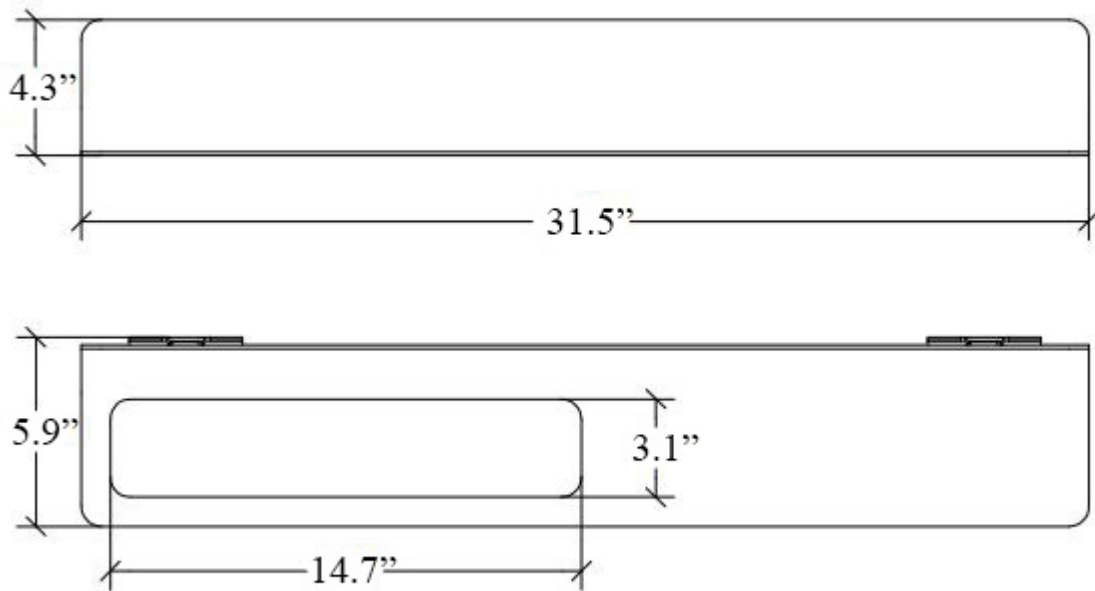

Product Specs Sheets

Collection
Curva

Model |
Curva 5149

Dimensions Metric

1 inch = 2.54 cm
1 inch = 25.4 mm

WS[®]
BATH
COLLECTIONS

1051 Lea Drive - Collegeville, PA 19426
Tel. 215 513 9400 - Fax 610 831 0215