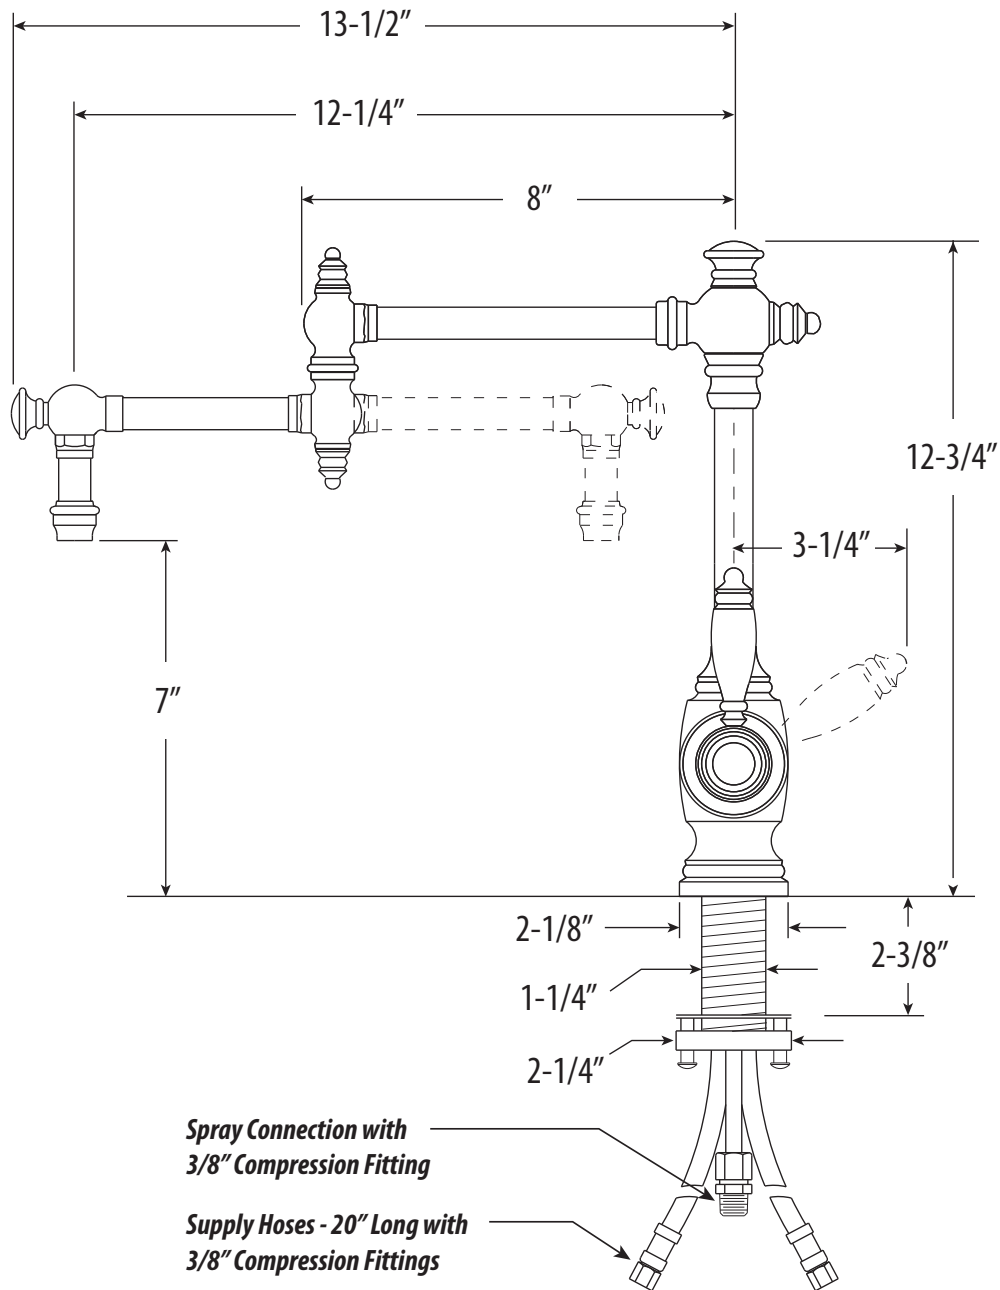

TOWSON KITCHEN FAUCET / 12" ARTICULATED SPOUT

4100-12

- Max Counter Thickness 2-3/8"
- Minimum Install Hole Size 1-3/8"

DIMENSIONS MAY VARY AND ARE SUBJECT TO CHANGE. NO RESPONSIBILITY IS ASSUMED FOR USE OF SUPERCEDED OR VOIDED DATA