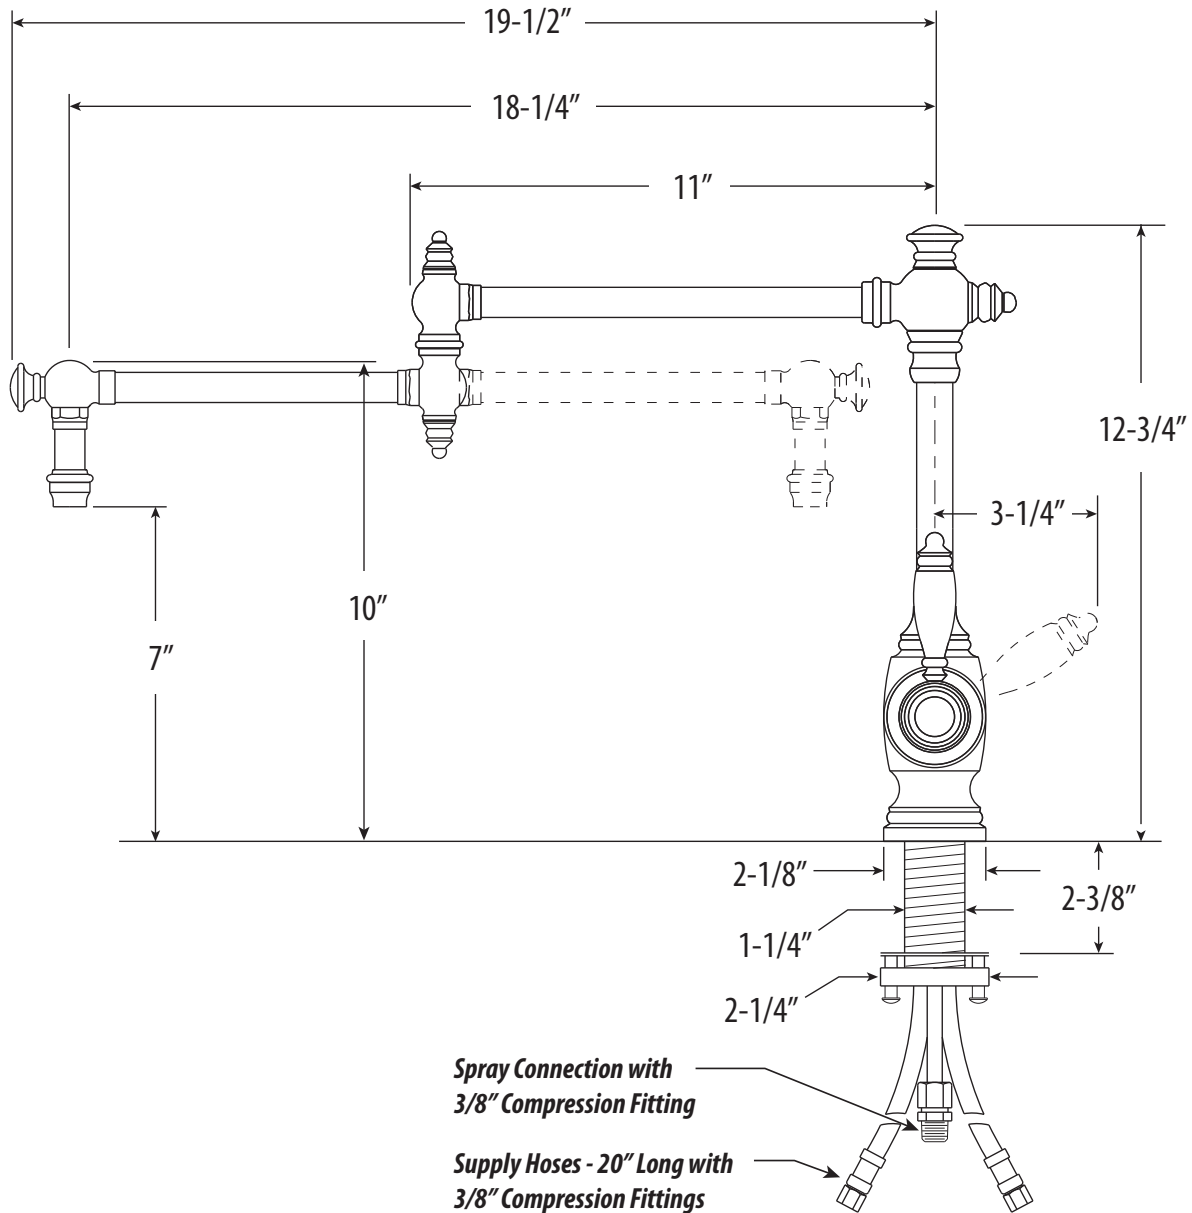

TOWSON KITCHEN FAUCET / 18" ARTICULATED SPOUT

4100-18

- Max Counter Thickness 2-3/8"
- Minimum Install Hole Size 1-3/8"

DIMENSIONS MAY VARY AND ARE SUBJECT TO CHANGE. NO RESPONSIBILITY IS ASSUMED FOR USE OF SUPERCEDED OR VOIDED DATA