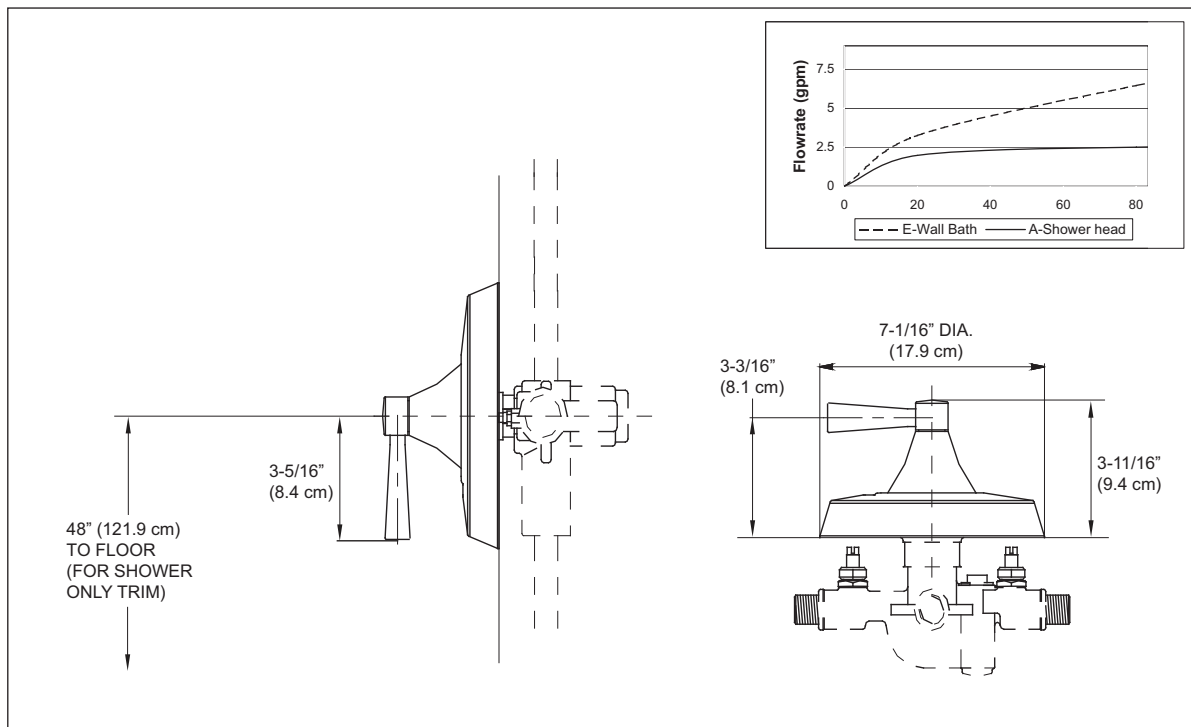

Complies with and exceeds the following standards:
ASME A112.18.1M / CSA B125

Listed by:
IAPMO

These dimensions and specifications are subject to change without notice.

TS794P - Nexus® Pressure Balance Valve Trim without Diverter