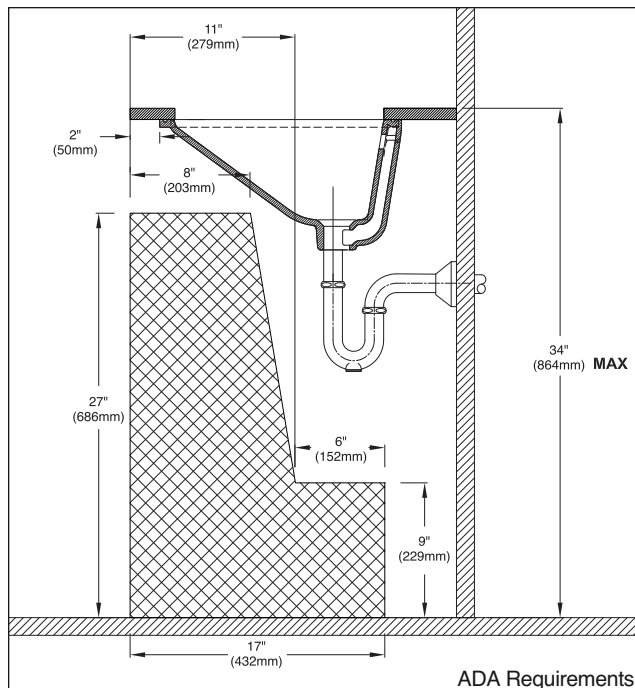

ADA Requirements

TOTO®

TOTO U.S.A., INC. • 1155 Southern Road, Morrow, GA 30260
Tel. (888) 295-8134 • Fax. (770) 282-8701 • www.totousa.com
Printed in U.S.A. © TOTO LTD. 05/05 #C30280

Printed on recycled paper

REV 11/07