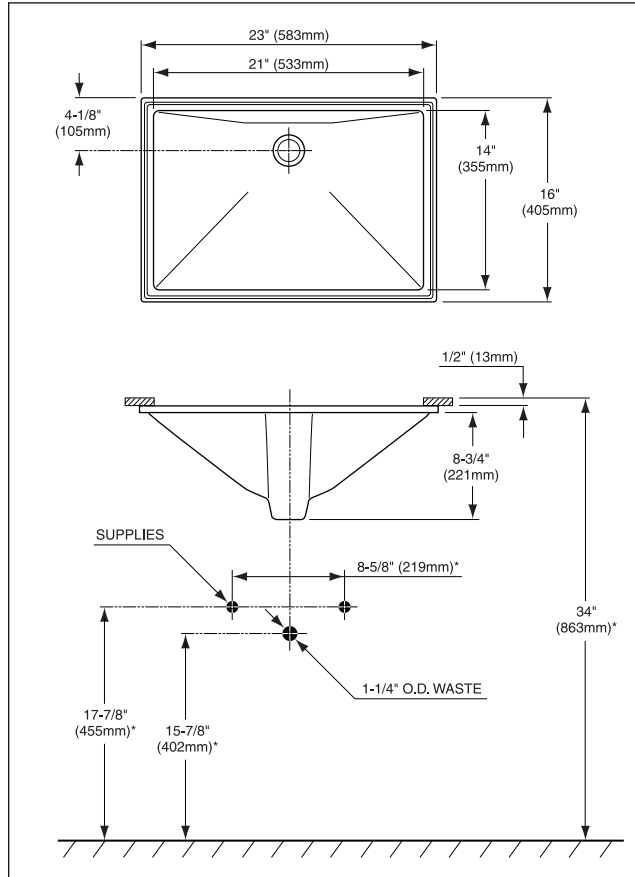

SPECIFICATIONS

Waste: 1-1/4" O.D.
 Overall Size: 23"L x 16"W
 Basin: 21"L x 14"W
 Warranty: Five Year Limited Warranty
 Material: Fired clay china

Shipping Weight: **LT931**
 24.5 lbs.

Shipping Dimensions: **LT931**
 25-1/2"L x 18-3/4"W
 x 11-3/4"H

Fixture dimensions and hydraulic performance meet or exceed ANSI/ASME standard A112.19.2M and CAN/CSA B 45 requirements.

Listing / Approvals: IAPMO/UPC, CSA, City of Los Angeles, State of Massachusetts, and others.

Meets the American Disabilities Act Guidelines and ANSI A117.1 requirements when countertop installed 864mm(34") from finished floor and lavatory installed 51mm(2") minimum from the front edge.

These dimensions and specifications are subject to change without notice.