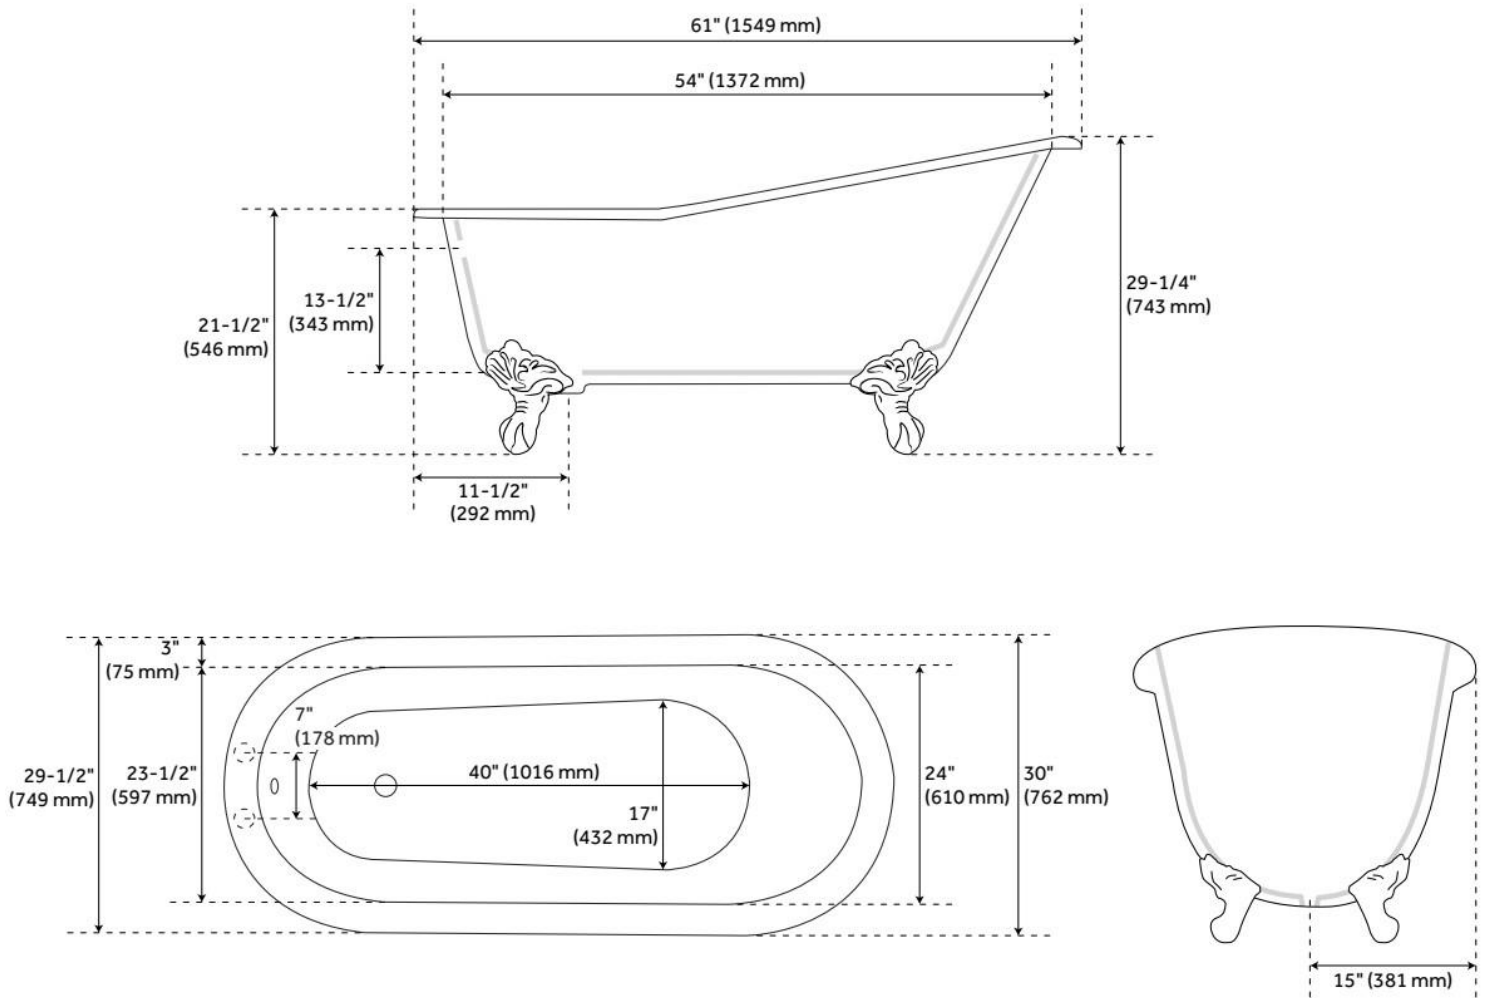

FEATURES

Tub Material: Cast Iron

Product Finish: White

Shape: Oval

Tub Drain Placement: End

Drain Included: Optional

Water Depth to Overflow: 13-1/2"

Water Capacity (Gallons): 40

Built-In Adjusters: Yes

Tub Weight Uncrated (lbs): 351

Optional Accessory: 428473

LISTED ID: 510729, 510724, 510721

ADDITIONAL FEATURES

- Overflow Drain will include: Extended Pop-Up Drain with Swivel Head, a Daisy Wheel overflow, which remain open to allow water into the drain.
- If drain is selected, the drain finish will match the feet.
- White feet are powder coat over cast iron. All other finishes made of plated solid brass.
- Note: Due to the height of this tub, must use a Shallow Floor Flange when installing your tub drain.

REVISED 6/17/2024

61" CALLAWAY CAST IRON CLAWFOOT TUB - 7" RIM HOLES - IMPERIAL FEET

SKU: 946144-61-RH

Code: SH106476, SH475626, SH106478, SH475628, SH106477, SH475630, SH106481, SH475632, SH215201, SH475634, SH416295, SH475885

FEATURES

LISTED ID: 510721, 510720, 510729, 510724

- Product is a Signature Hardware exclusive design.
- Overflow head swivels for use on most tubs, including those with a slanted wall.
- Adjustable overflow can be used on double wall tubs.
- Made from solid brass materials.
- 1-5/16" Thread length dimensions: 27-1/4" L drain pipe, 39-1/8" H overflow pipe. Accommodates tub walls up to 7/8" thick at overflow.
- 2-3/8" thread length dimensions: 27-1/4" L drain pipe, 39-1/8" H overflow pipe. Accommodates tub walls up to 1-3/4" thick at overflow.
- 2-15/16" thread length dimensions: 27-1/4" L drain pipe, 39-1/8" H overflow pipe. Accommodates tub walls up to 2-1/2" thick at overflow.
- 3-11/16" thread length dimensions: 27-1/4" L drain pipe, 39-1/8" H overflow pipe. Accommodates tub walls up to 3-3/8" thick at overflow.
- 4-1/4" thread length dimensions: 27-1/4" L drain pipe, 39-1/8" H overflow pipe. Accommodates tub walls up to 3-3/4" thick at overflow.