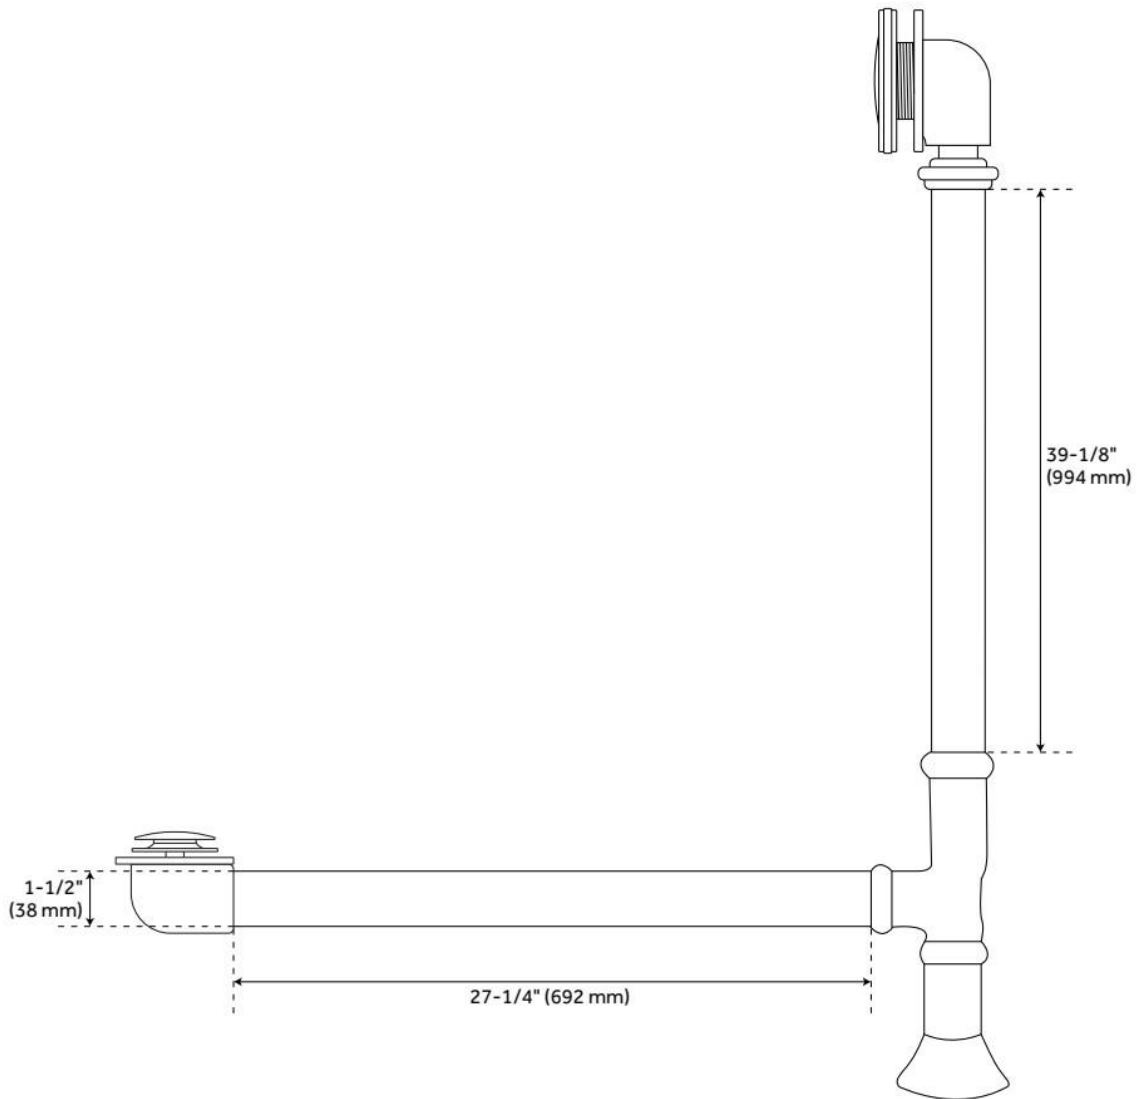

FEATURES

Tub Material: Cast Iron

Product Finish: White

Shape: Oval

Tub Drain Placement: End

Drain Included: Optional

Water Depth to Overflow: 13-1/2"

Water Capacity (Gallons): 40

FEATURES

LISTED ID: 510721, 510720, 510729, 510724

- Product is a Signature Hardware exclusive design.
- Overflow head swivels for use on most tubs, including those with a slanted wall.
- Adjustable overflow can be used on double wall tubs.
- Made from solid brass materials.
- 1-5/16" Thread length dimensions: 27-1/4" L drain pipe, 39-1/8" H overflow pipe. Accommodates tub walls up to 7/8" thick at overflow.
- 2-3/8" thread length dimensions: 27-1/4" L drain pipe, 39-1/8" H overflow pipe. Accommodates tub walls up to 1-3/4" thick at overflow.
- 2-15/16" thread length dimensions: 27-1/4" L drain pipe, 39-1/8" H overflow pipe. Accommodates tub walls up to 2-1/2" thick at overflow.
- 3-11/16" thread length dimensions: 27-1/4" L drain pipe, 39-1/8" H overflow pipe. Accommodates tub walls up to 3-3/8" thick at overflow.
- 4-1/4" thread length dimensions: 27-1/4" L drain pipe, 39-1/8" H overflow pipe. Accommodates tub walls up to 3-3/4" thick at overflow.

REVISED 6/17/2024

EXTENDED POP-UP TUB DRAIN - SWIVEL HEAD - DAISY WHEEL OVERFLOW - 1-1/2" TUBING

SKU: 946608

Code: SH439810, SH439814, SH438544, SH438550, SH439809, SH439797, SH439791, SH439804, SH439800, SH439818, SH439793, SH438545, SH438546, SH439817, SH439803, SH439799, SH439815, SH439801, SH439792, SH439802, SH439806, SH438547, SH439795, SH439819, SH439811, SH439812, SH438548, SH439808, SH439805, SH439796, SH439794, SH438549, SH439813, SH439807, SH439816