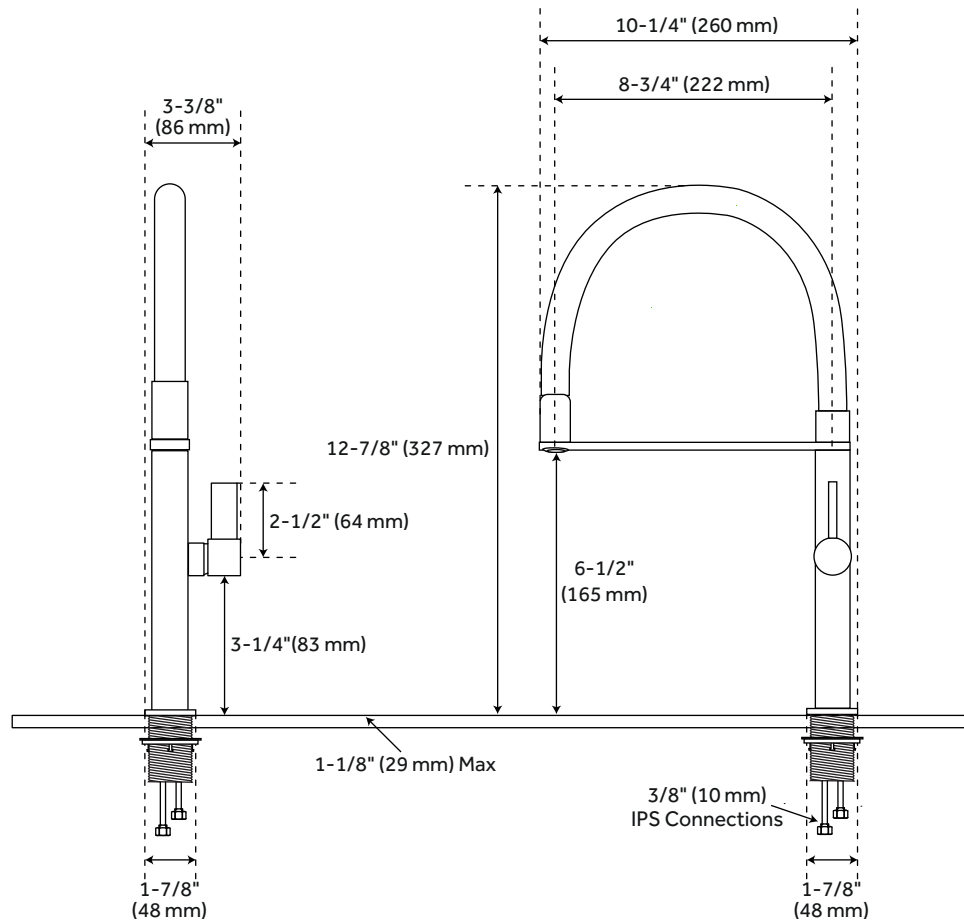

## SINGLE-HOLE KITCHEN FAUCET WITH SPRING SPOUT

SKU: 940019

### FEATURES

Installation Type: Single-Hole  
Hand Sprayer Material: Brass  
Max. Countertop Thickness: 1-1/8"  
Handle Type: Lever  
Faucet Material: Brass  
Length: 3-3/8"  
Width: 10-1/4"  
Height: 12-7/8"  
Height To Spout: 6-1/2"  
Spout Reach: 8-3/4"  
Swivel Spout: Yes  
Base Plate Length: 1-7/8"  
Base Plate Width: 1-7/8"  
Handle Length: 2-1/2"  
Height to Bottom of Handle: 3-1/4"  
Ceramic Disc Cartridges: Yes  
Hot and Cold Indicators: Yes  
IPS: 3/8"  
Drain Included: No  
Maximum Flow Rate: 1.8 gpm  
(gallons per minute)