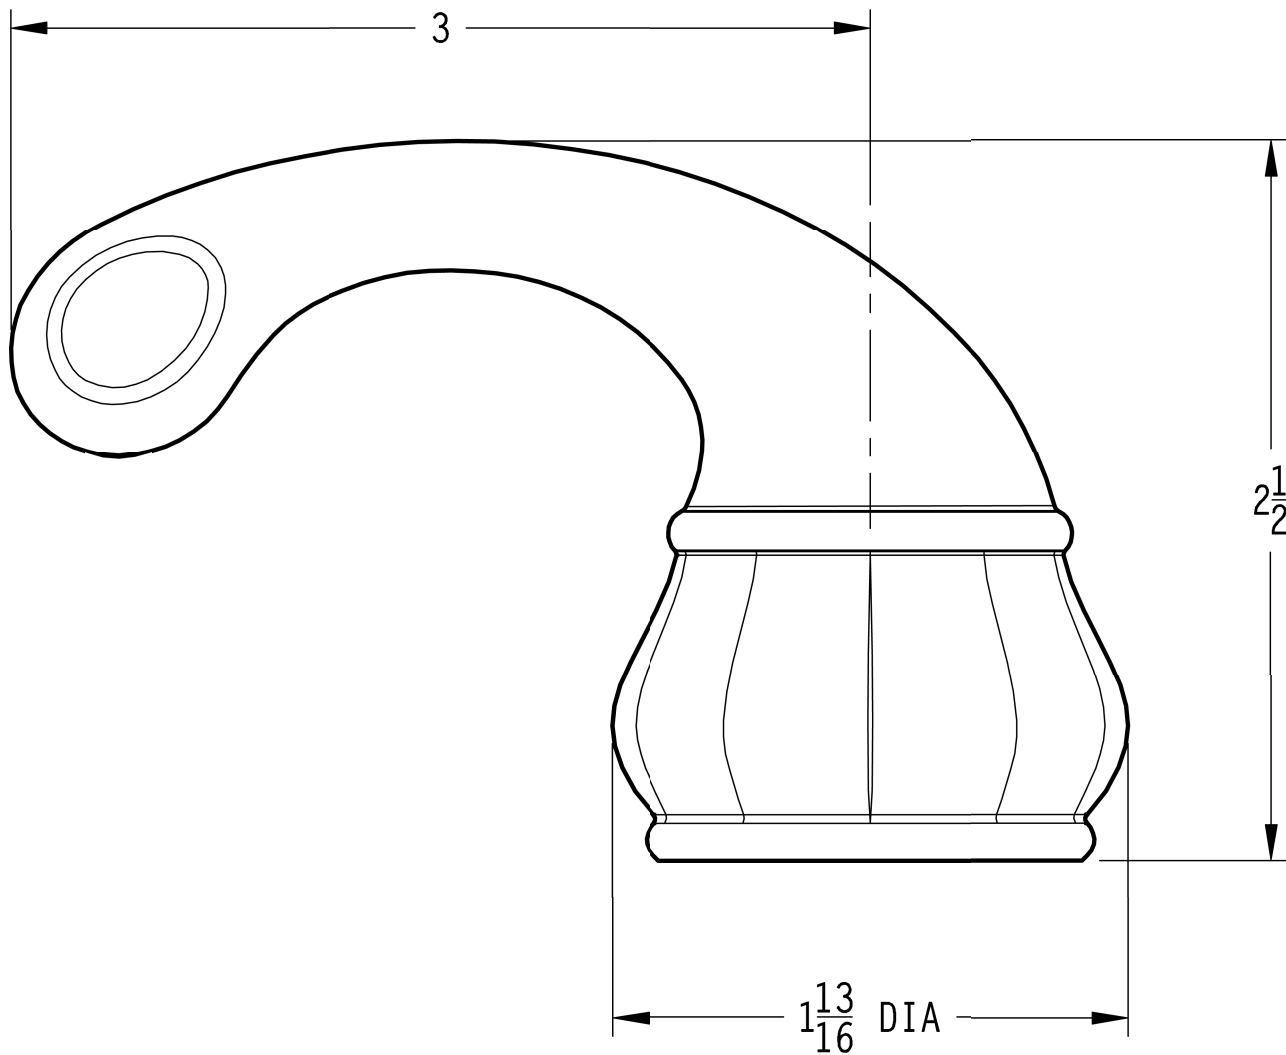

## Hub & Handle Trim

Dimensions are in Inches

1-800-PFAUCET [www.pricepfister.com](http://www.pricepfister.com)  
19701 DaVinci, Lake Forest, CA 92610  
01/8/03

**Price Pfister®**  
Pf Pfreshet Ideas in Pfaucets.