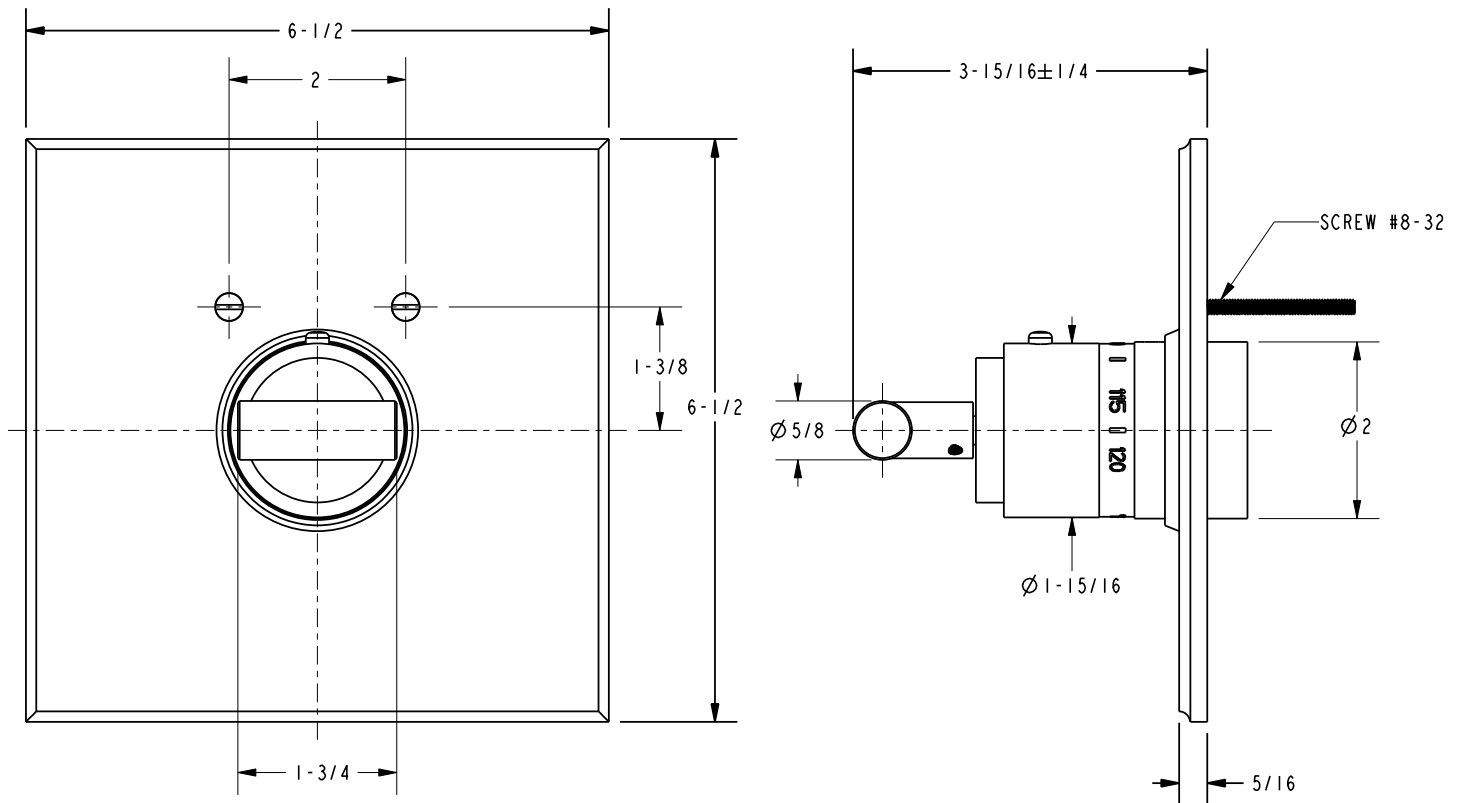

3-994LTS

Product Dimensions (units are in inches)

East Linear Thermostatic Shower System Trim
3-994LTS

page 2 of 2 spec_3-994LTS_rev-a

NEWPORT BRASS
Flawless Beauty. From Faucet to Finish.™

t: 949.417.5207 | www.newportbrass.com
©2014 Brasstech, Inc.