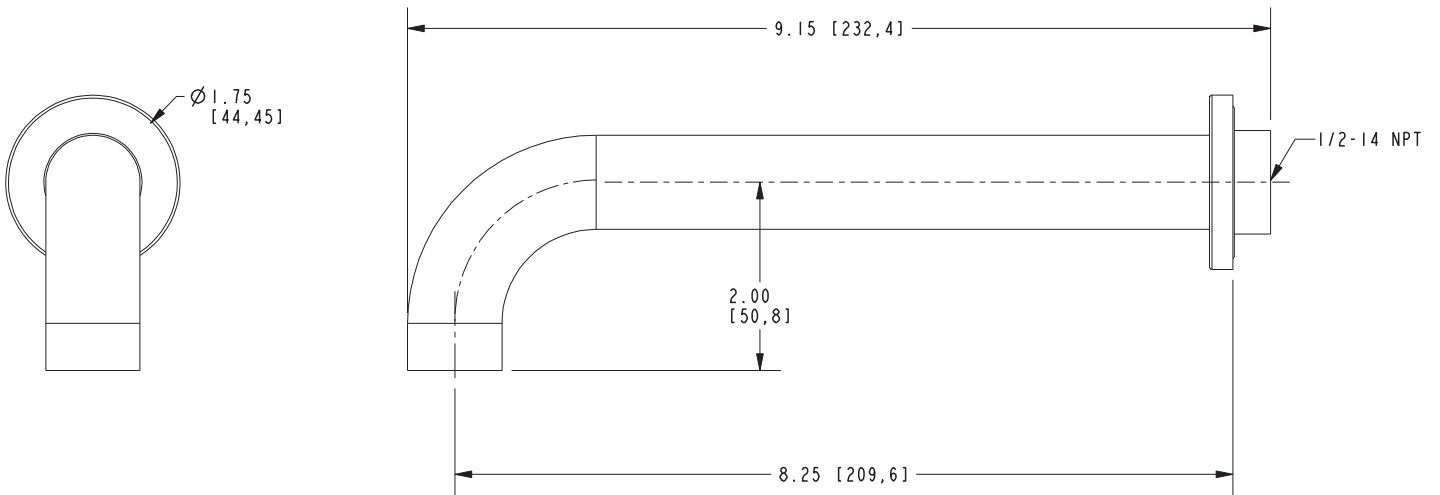

3-419

PRODUCT DIMENSIONS *(Units are in inches)*

Newport Bath Wall Tub Spout 3-419