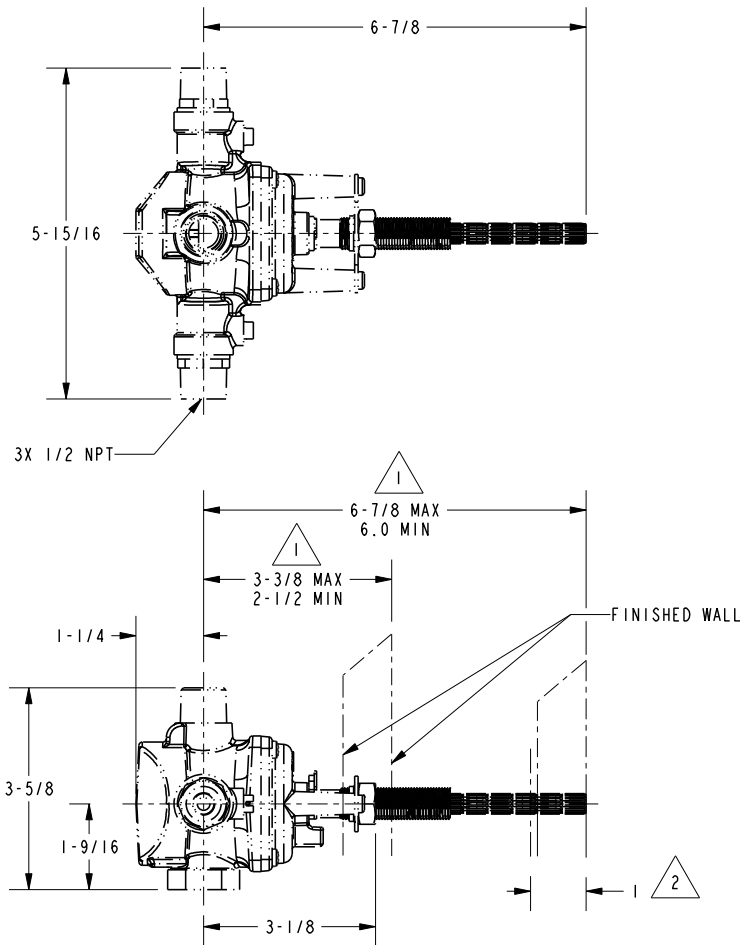

# 4-984BP

## Product Dimensions *(units are in inches)*

### NOTES:

1. CUT STEM TO DIMENSION SHOWN.
2. CUT ALL-THREAD 1" SHORTER THAN STEM.
3. VALVE, PN: 1-594, SOLD SEPARATELY.

**Amisa Tub or Shower Trim**  
 (less tub spout or showerhead, arm & flange)  
**4-984BP**