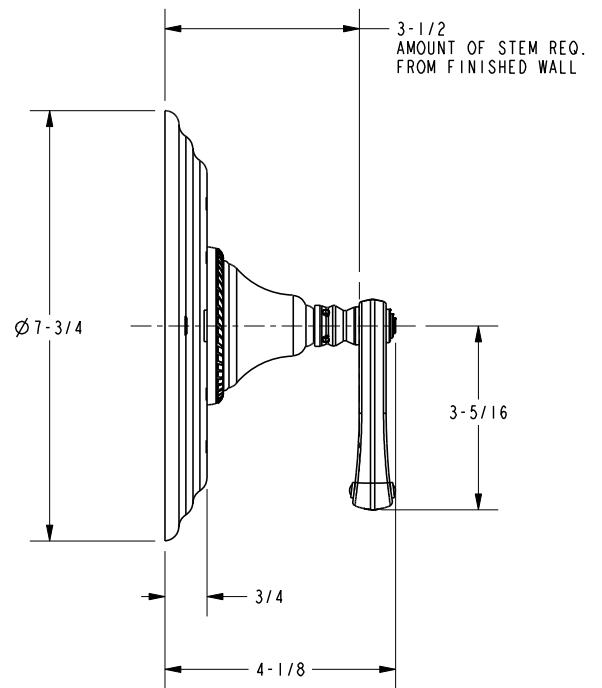

# 4-984BP

## Product Dimensions *(units are in inches)*

### NOTES:

1. CUT STEM TO DIMENSION SHOWN.
2. CUT ALL-THREAD 1" SHORTER THAN STEM.
3. VALVE, PN: 1-594, SOLD SEPARATELY.

**Amisa Tub or Shower Trim**  
 (less tub spout or showerhead, arm & flange)  
**4-984BP**