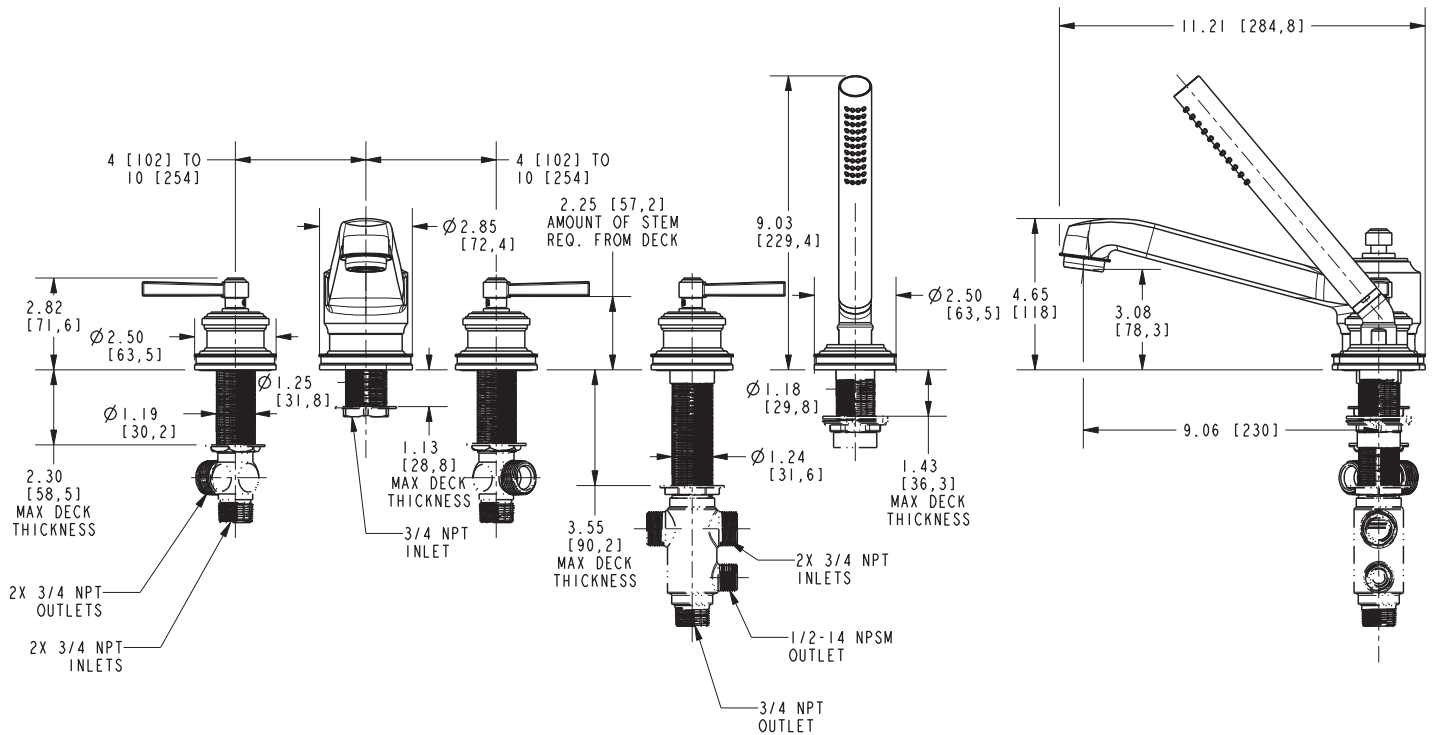

3-1627

PRODUCT DIMENSIONS *(Dimensions in inches)*

Product Dimensions are provided for reference only. For specific product installation guidelines, please reference the Installation Instructions of the product being installed.

Miro Roman Tub Deck Trim 3-1627