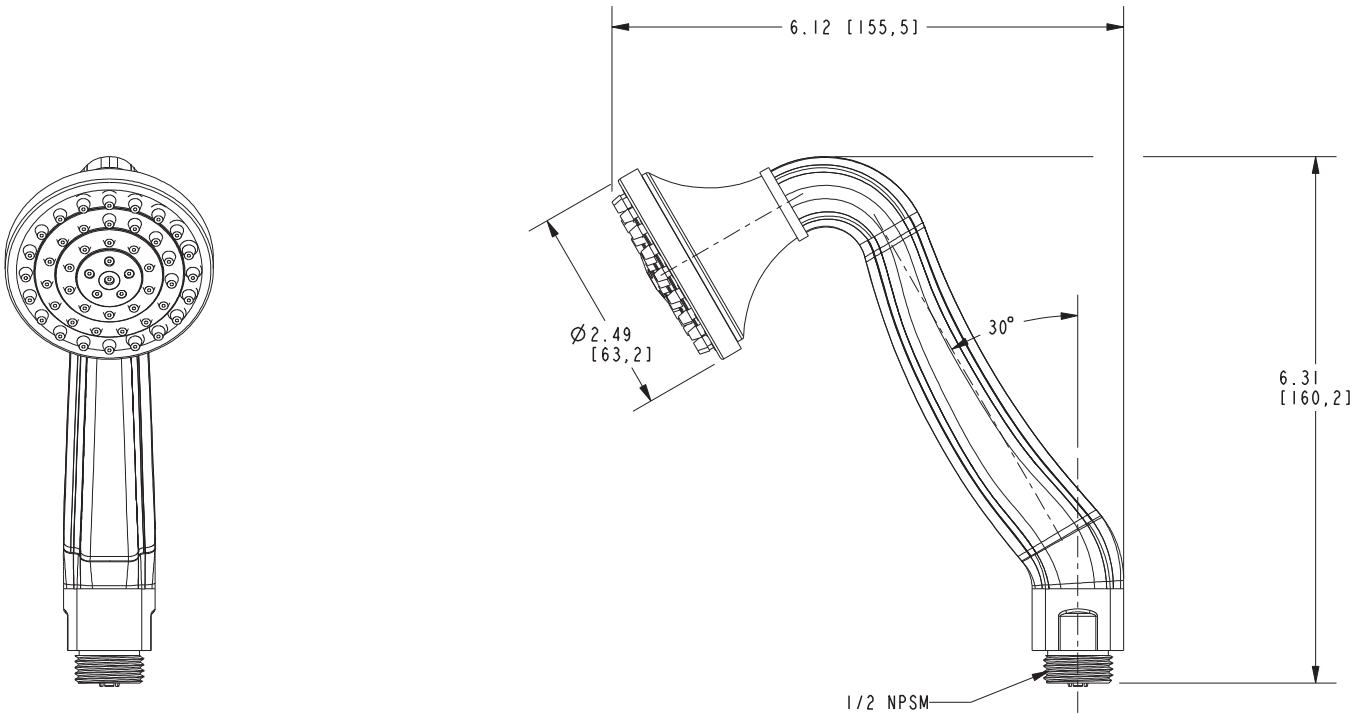

283-5

PRODUCT DIMENSIONS *(Units are in inches)*

Newport Bath Handshower 283-5