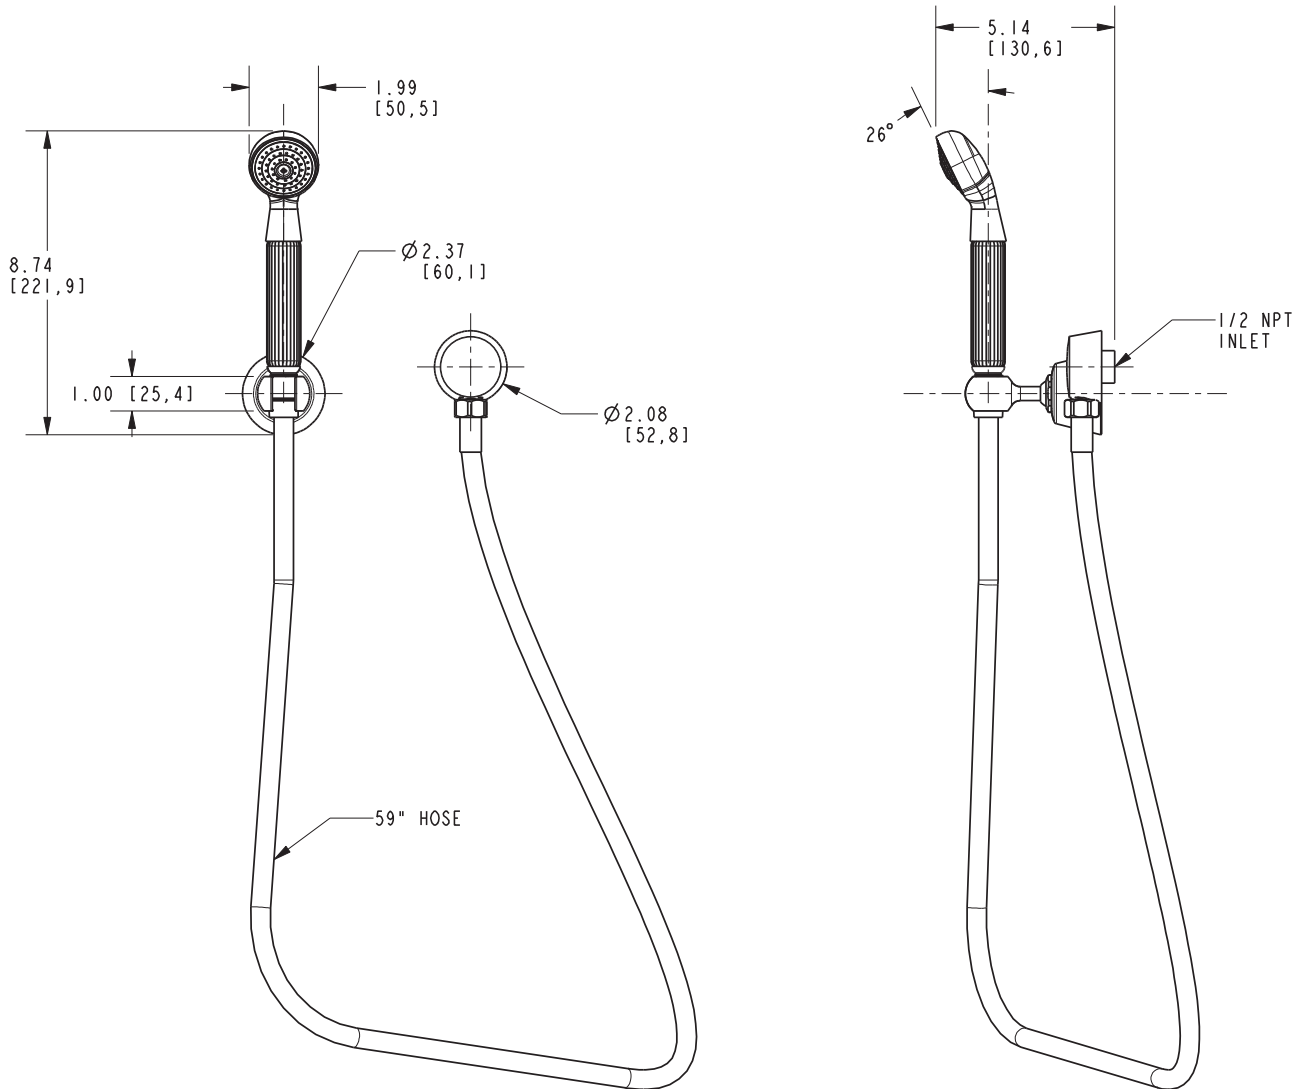

280A

Product Dimensions are provided for reference only. For specific product installation guidelines, please reference the Installation Instructions of the product being installed.

Newport Bath Handshower Set 280A