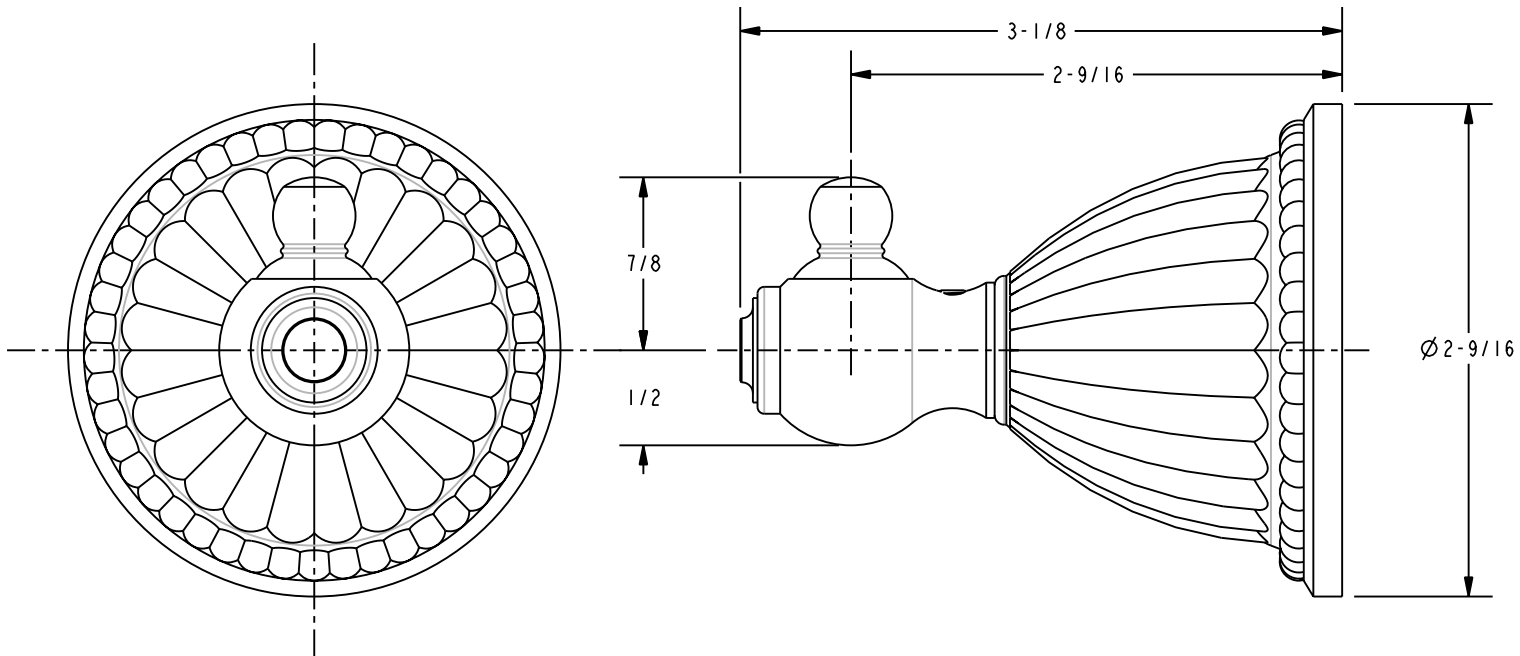

4

3

2

1

NOTES:

SPECIFICATION DWG

DIMENSIONS ARE IN INCHES AND AN APPROXIMATION OF A TYPICAL INSTALLATION

BRASSTECH 2001 E. CARNEGIE AVE.
 INCORPORATED SANTA ANA, CA 92705
 (949) 417-5207

ROBE HOOK

ASSY. NO. 5875_SPEC

SCALE 1.000

REF. -

SHEET 1 OF 1

COPYRIGHT ©

4

3