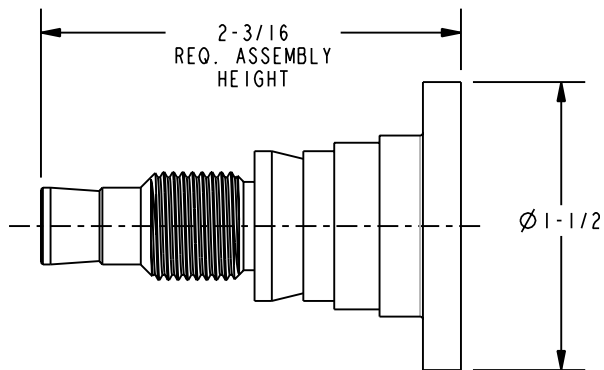

4

3

2

1

NOTES:

SPECIFICATION DWG

DIMENSIONS ARE IN INCHES AND AN APPROXIMATION OF A TYPICAL INSTALLATION

BRASSTECH 2001 E. CARNEGIE AVE.
 INCORPORATED SANTA ANA, CA 92705
 (949) 417-5207

ROBE HOOK

ASSY. NO. 5875_SPEC

SCALE 1.000

REF. -

SHEET 1 OF 1

COPYRIGHT ©

4

3