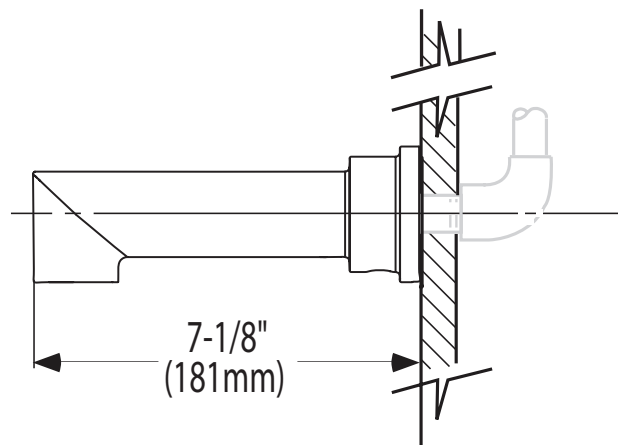

Buy it for looks. Buy it for life.®

Specifications

DESCRIPTION

- Metal construction with various finishes identified by suffix
- Designed to be installed on a 1/2" pipe slip fit-CC connection
- Non-diverting

Visit www.moen.com/support for complete details and limitations

Arris™
1/2" Slip Fit Tub Spout

Models: S16900 series

CRITICAL DIMENSIONS

(DO NOT SCALE)