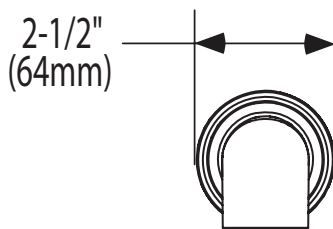

Buy it for looks. Buy it for life.®

Specifications

DESCRIPTION

- Metal construction with various finishes identified by suffix
- Designed to be installed on a 1/2" pipe slip fit-CC connection
- Non-diverting

Visit www.moen.com/support for complete details and limitations

Arris™
1/2" Slip Fit Tub Spout

Models: S16900 series

CRITICAL DIMENSIONS

(DO NOT SCALE)