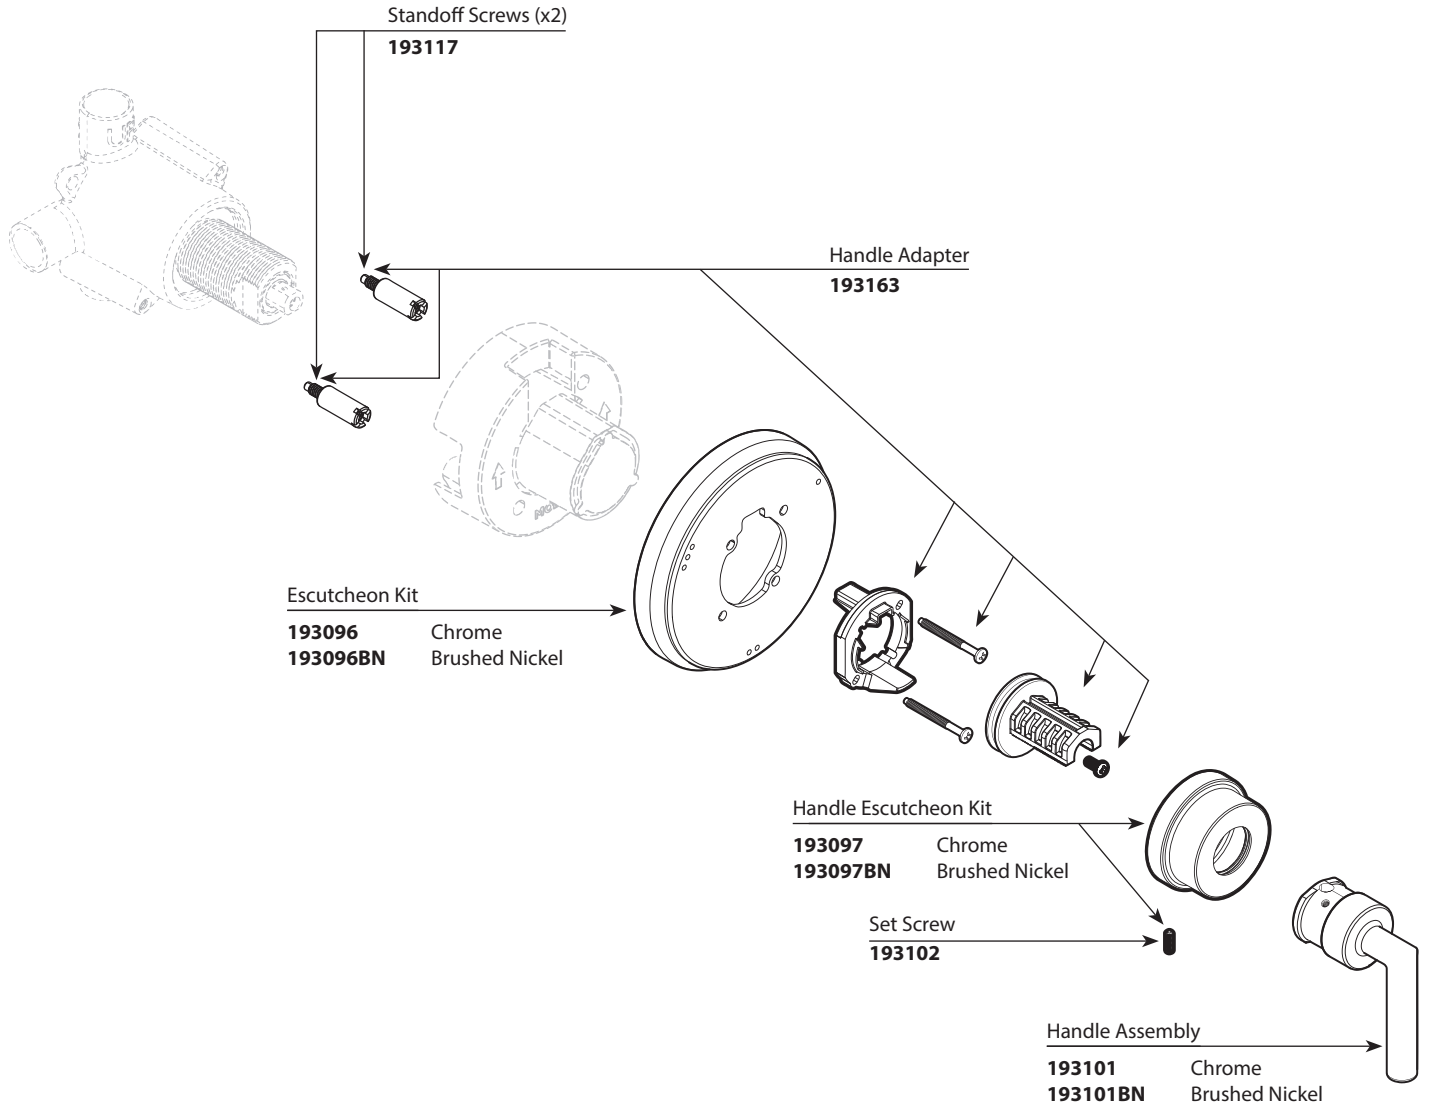

- Order by Part Number
- Trim can be used with 3362 valve

Arris™		
Three Independent Function Transfer Valve Trim Kit		
<u>MODEL</u>	<u>TYPE</u>	<u>FINISH</u>
TS23006	Lever	Chrome
TS23006BN	Lever	Brushed Nickel

Optional Handle Extension Kit
193114