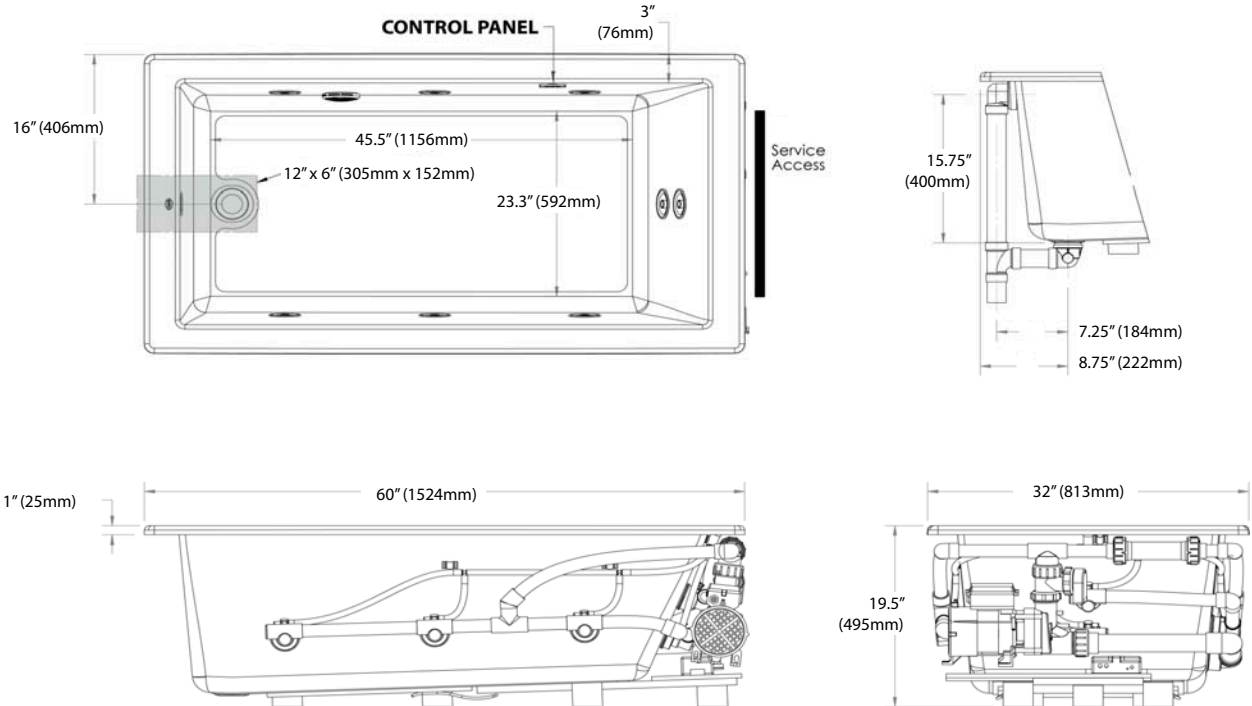

Mirabelle®

SITKA COLLECTION

6032

AIR BATH, SOAKER AND WHIRLPOOL TUBS

Product Codes:

MIRSKA6032WH (white air massage), MIRSKA6032BS* (biscuit air massage)

MIRSKS6032WH (white soaker tub), MIRSKS6032BS (biscuit soaker tub)

MIRSKW6032WH (white whirlpool), MIRSKW6032BS* (biscuit whirlpool)

All dimensions and specifications are nominal and may vary + - 1/4". Use actual products for accuracy in critical situations.

CALIFORNIA PROP 65 WARNING: This product may contain chemicals known to the State of California to cause cancer, birth defects or other reproductive harm. Wash Hands After Handling."