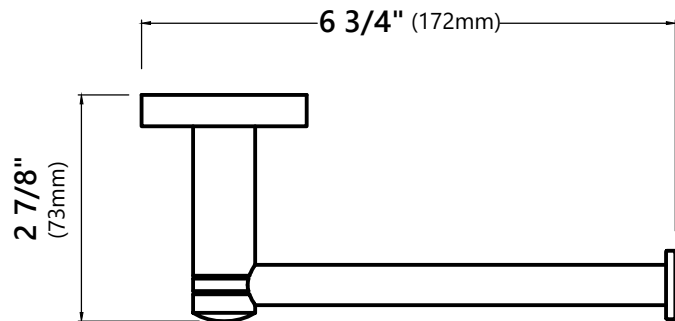

Warranty

Kraus 1 Year Limited Warranty

see website for details www.kraususa.com