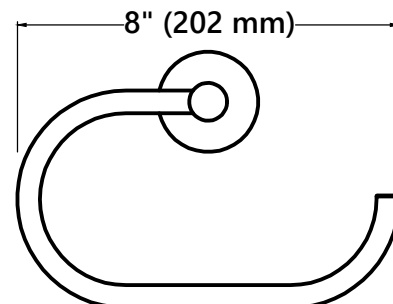

Warranty

Kraus 1 Year Limited Warranty

see website for details www.kraususa.com