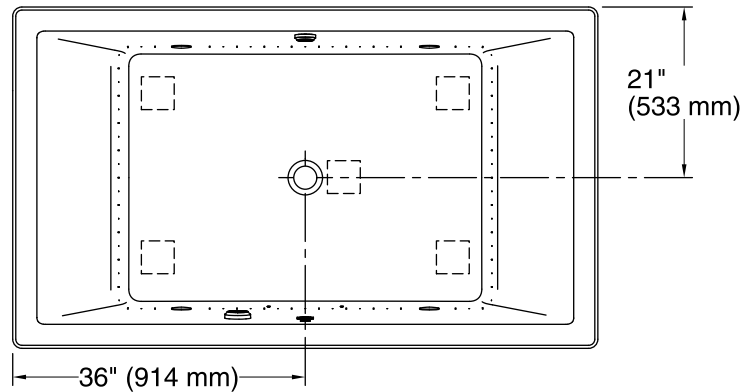

No change in measurements if connected with drain illustrated. (K-7272)