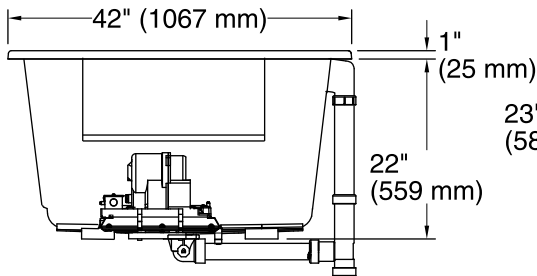

No change in measurements if connected with drain illustrated. (K-7272)

Blower Motor/Control Access
34" (864 mm) W x
15" (381 mm) H Min

Required Electrical Service

One dedicated circuit required, protected with Class A Ground-Fault Circuit-Interrupter (GFCI) or Residual Current Device (RCD).

Blower, Heated 240 V, 15 A, 50/60 Hz
Surface:

Technical Information

All product dimensions are nominal.

Installation:	Drop-in, Under-mount
Drain location:	Center
Basin area, bottom:	45-3/4" x 32" (1162 mm x 813 mm)
Basin area, top:	66" x 36" (1676 mm x 914 mm)
Weight:	116 lbs (52.6 kg)
Minimum floor load:	42 lbs/ft² (205.1 kg/m²)
Water depth:	19" (483 mm)
Water capacity:	139 gal (526.2 L)
Cutout:	Drop-in, 70-1/2" x 40-1/2" (1791 mm x 1029 mm)
Electrical component rating:	Blower: 240 V, 5 A, 50/60 Hz, 300 W Heated Surface: 240 V, 0.5 A, 50/60 Hz, 65 W