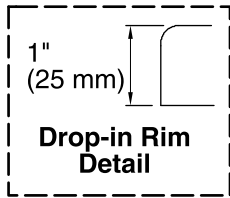

No change in measurements if connected with drain illustrated. (K-7272)