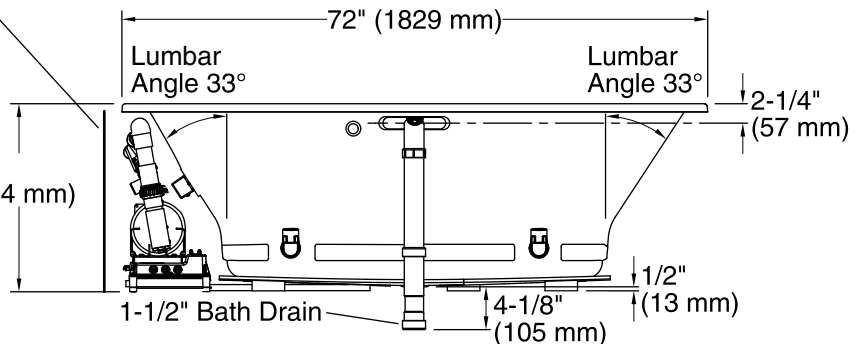

No change in measurements if connected with drain illustrated. (K-7272)

Blower Motor/Control Access
34" (864 mm) W x
15" (381 mm) H Min

Required Electrical Service

One dedicated circuit required, protected with Class A Ground-Fault Circuit-Interrupter (GFCI) or Residual Current Device (RCD).

Blower, Heated 240 V, 15 A, 50/60 Hz
Surface:

Technical Information

All product dimensions are nominal.

Installation:	Drop-in, Under-mount
Drain location:	Center
Basin area, bottom:	45-3/4" x 32" (1162 mm x 813 mm)
Basin area, top:	66" x 36" (1676 mm x 914 mm)
Weight:	116 lbs (52.6 kg)
Minimum floor load:	42 lbs/ft² (205.1 kg/m²)
Water depth:	19" (483 mm)
Water capacity:	139 gal (526.2 L)
Cutout:	Drop-in, 70-1/2" x 40-1/2" (1791 mm x 1029 mm)
Electrical component rating:	Blower: 240 V, 5 A, 50/60 Hz, 300 W Heated Surface: 240 V, 0.5 A, 50/60 Hz, 65 W