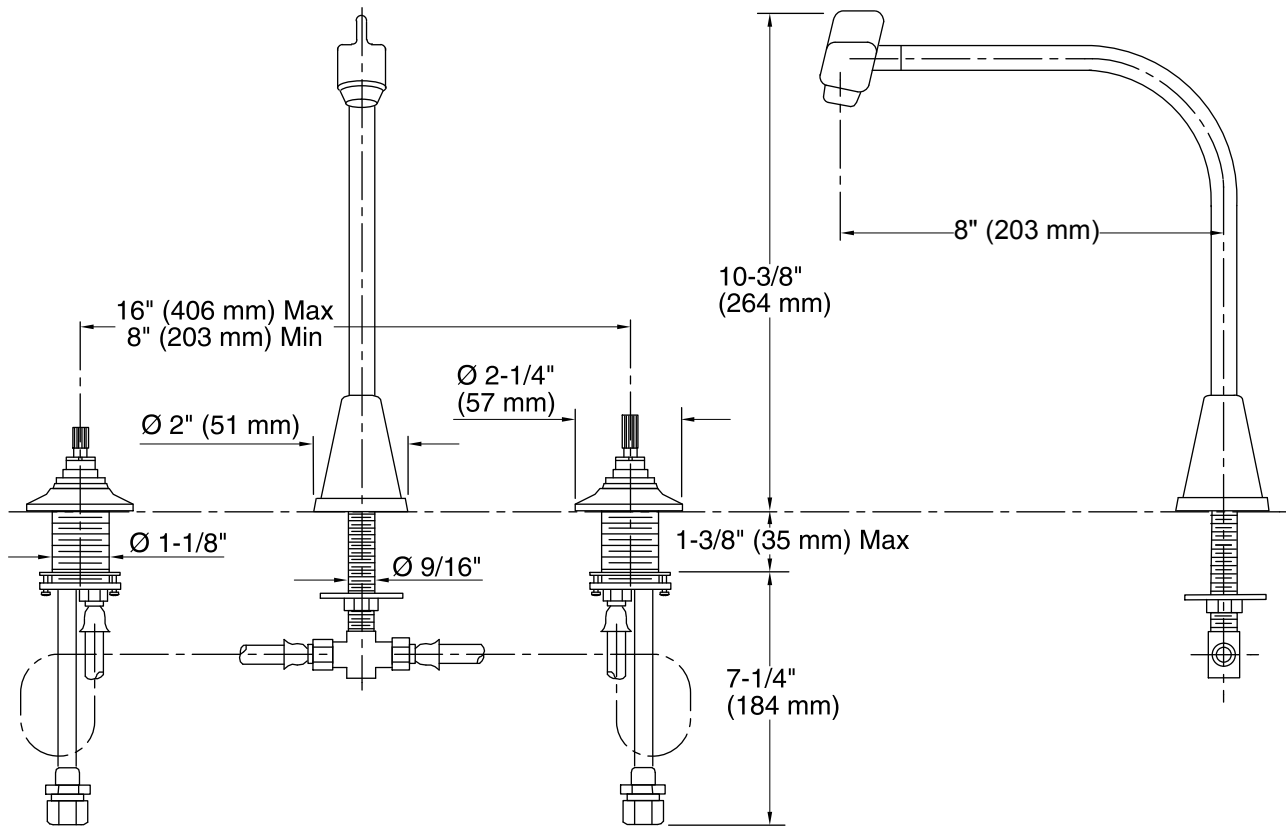

### Features

- Brass construction.
- Brass valve bodies.
- Quarter-turn washerless ceramic disc valves.
- Rotating aerator.
- Variety of handle style options.
- 8" (203 mm) spout reach.
- Multi-swivel swing spout.
- For 8" (203 mm) or 16" (406 mm) centers.
- Lower flow aerator options are available (refer to the Kohler Price Book).
- Less drain.
- 1.5 gal/min (5.7 l/min) maximum flow rate [max at 60 psi (4.14 bar)].

### Technical Information

All product dimensions are nominal.

#### Spout:

Spout reach: 8" (203 mm)