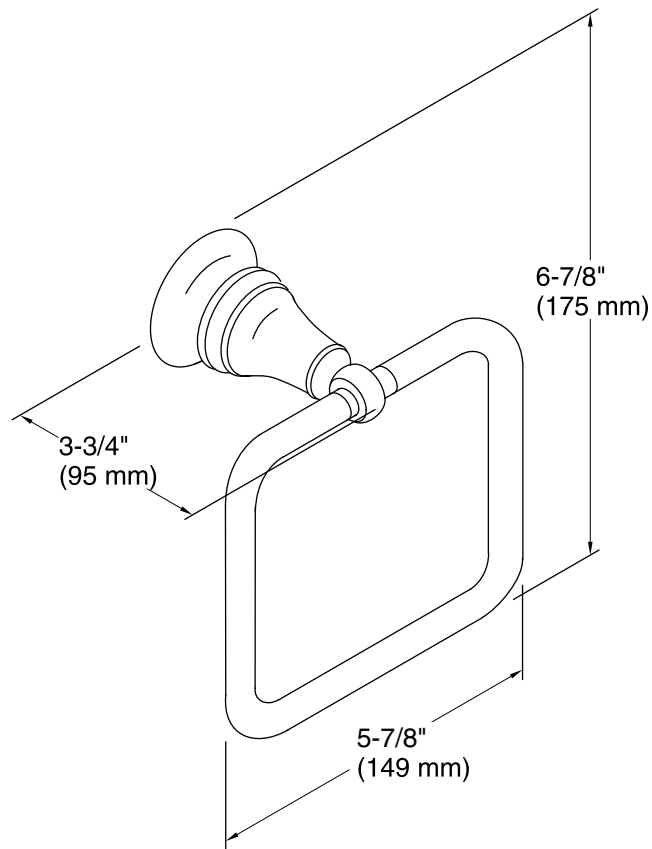

Features

- KOHLER finishes resist corrosion and tarnish.
- Traditional 5-7/8- inch ring.
- Coordinates with other products in the Revival collection.
- 3-3/4" (95 mm) x 5-7/8" (149 mm) x 6-7/8" (175 mm)

Technical Information

All product dimensions are nominal.

Notes

Install this product according to the installation guide.

CAUTION: Risk of personal injury. Do not install this product in any area where it is likely to be used inadvertently as a grab bar or support bar. This product is not designed or intended for use as a grab bar or support bar.