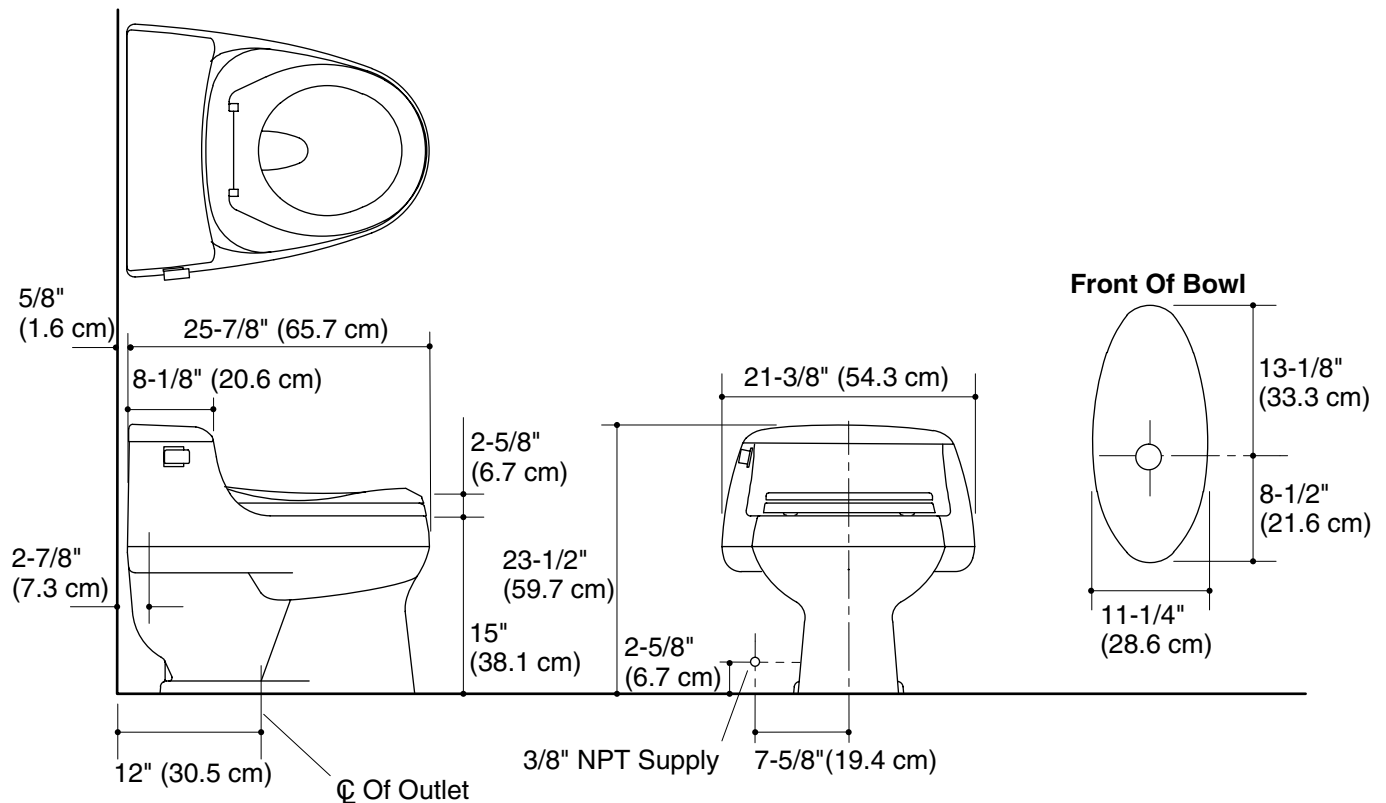

# KOHLER® Roughing-In

**K-3467**  
**SAN RAPHAEL™**  
**ROUND-FRONT TOILET**

## Product Information

|                         |                                       |
|-------------------------|---------------------------------------|
| Applicable product:     |                                       |
| Round-front toilet      | K-3467                                |
| Fixture:                |                                       |
| Configuration           | one-piece, round-front                |
| Water per flush         | 1.6 gal (6 L)                         |
| Passageway              | 2" (5.1 cm)                           |
| Water area              | 10-5/8" (27 cm)<br>x 8-5/8" (21.9 cm) |
| Water depth from rim    | 5-3/8" (13.7 cm)                      |
| Seat post hole centers  | 5-1/2" (14 cm)                        |
| Included components:    |                                       |
| Tank cover              | 1010702                               |
| Trip lever              | 1013521                               |
| Toilet seat             | K-4663                                |
| Tank accessory pack     | 52265                                 |
| Bolt cap accessory pack | 1013092                               |

## Installation Notes

Install this product according to the installation guide.

Fixture conforms to ASME Standard A112.19.2/CSA B45.1. All dimensions are nominal.

SAN RAPHAEL™ ROUND-FRONT TOILET  
1016751-1-D