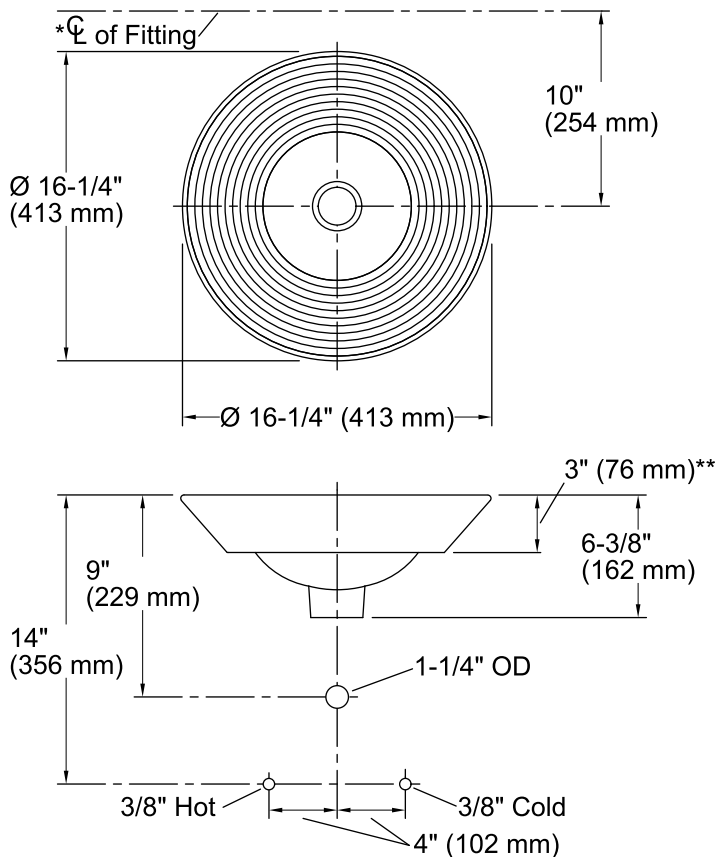

Features

- Vitreous china.
- Above-counter or wall-mount installation.
- Deep circular basin detailed with a raised swirl pattern.
- Without overflow.
- No faucet holes - requires wall- or counter-mount faucet.
- Glazed underside.
- 16-1/4" (413 mm) diameter.

Recommended Accessories

K-7114 Pop-Up Drain
K-7129 Drain
K-9018 P-Trap
K-9655 Wall-mount Bracket

Components

Additional included component/s: Adjustable linkage.

ADA CSA B651 OBC

Codes/Standards

ASME A112.19.2/CSA B45.1
ADA
ICC/ANSI A117.1
CSA B651
OBC

Technical Information

All product dimensions are nominal.

Bowl configuration:	Single
Installation:	Above-counter, Wall-mount
Bowl area (Only)	Diameter: 15-7/8" (403 mm) Water depth: 4-1/4" (108 mm)
Drain hole:	1-3/4" (44 mm)
Template:	1002980-7, required, included

Notes

Install this product according to the installation instructions.

Product does not have an overflow.

Spout must be 5" (127 mm) long (min) for adequate clearance into the bathroom sink when installed with centerline as shown.