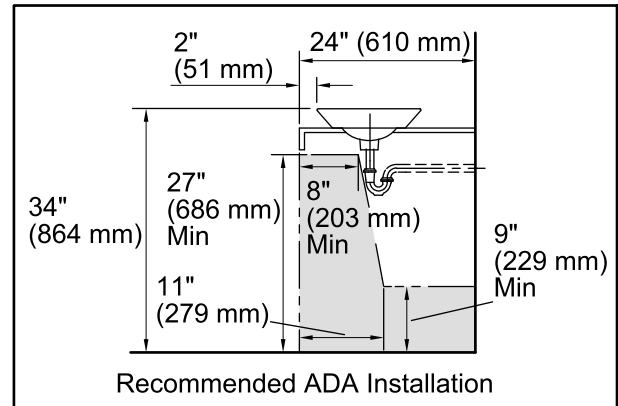

Features

- Vitreous china.
- Above-counter or wall-mount installation.
- Deep circular basin detailed with a raised swirl pattern.
- Without overflow.
- No faucet holes - requires wall- or counter-mount faucet.
- Glazed underside.
- 16-1/4" (413 mm) diameter.

Recommended Accessories

K-7114 Pop-Up Drain
K-7129 Drain
K-9018 P-Trap
K-9655 Wall-mount Bracket

Components

Additional included component/s: Adjustable linkage.

ADA CSA B651 OBC

Codes/Standards

ASME A112.19.2/CSA B45.1
ADA
ICC/ANSI A117.1
CSA B651
OBC

Technical Information

All product dimensions are nominal.

Bowl configuration:	Single
Installation:	Above-counter, Wall-mount
Bowl area (Only)	Diameter: 15-7/8" (403 mm) Water depth: 4-1/4" (108 mm)
Drain hole:	1-3/4" (44 mm)
Template:	1002980-7, required, included

Notes

Install this product according to the installation instructions.

Product does not have an overflow.

Spout must be 5" (127 mm) long (min) for adequate clearance into the bathroom sink when installed with centerline as shown.