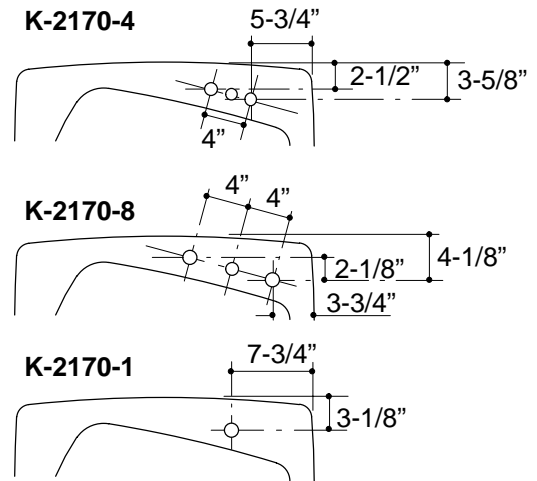

LADY VANITY™

PRODUCT INFORMATION

Fixture*:		basin area	water depth
Lavatory		23" x 14"	5-1/4"
Outlet	1-3/4" D.		
* Approximate measurements for comparison only.			

Holes	K-2170-1	K-2170-4	K-2107-8	K-2107-8S
Spout	1-3/8" D.	1-1/4" D.	1-1/4" D.	1-3/8" D.
Faucet		1-1/4" D.	1-3/8" D.	1-3/8" D.
Lift rod				9/16" D.
Soap dispenser				1-1/4" D.

Included Components:	
Adhesive sealant	63034
Cutout template	101090-7

Roughing-In Notes

(T) Pop-up drain 14-3/8".

(S) 10" (Based on 12" riser which may require cutting).

.9>116

PRODUCT DIAGRAM