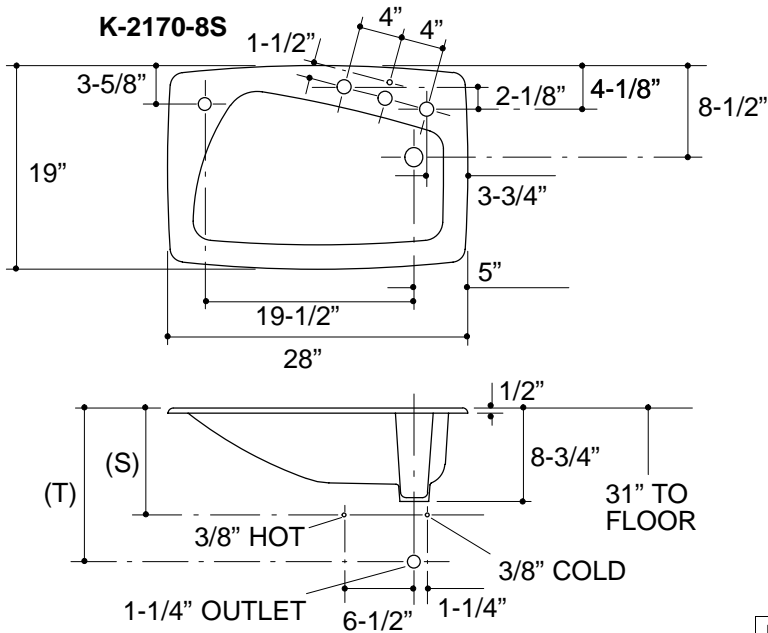

LADY VANITY™

PRODUCT INFORMATION

Fixture*:		basin area	water depth
Lavatory		23" x 14"	5-1/4"
Outlet	1-3/4" D.		
* Approximate measurements for comparison only.			

Holes	K-2170-1	K-2170-4	K-2107-8	K-2107-8S
Spout	1-3/8" D.	1-1/4" D.	1-1/4" D.	1-3/8" D.
Faucet		1-1/4" D.	1-3/8" D.	1-3/8" D.
Lift rod				9/16" D.
Soap dispenser				1-1/4" D.

Included Components:	
Adhesive sealant	63034
Cutout template	101090-7

Roughing-In Notes

(T) Pop-up drain 14-3/8".

(S) 10" (Based on 12" riser which may require cutting).

.9>116

PRODUCT DIAGRAM