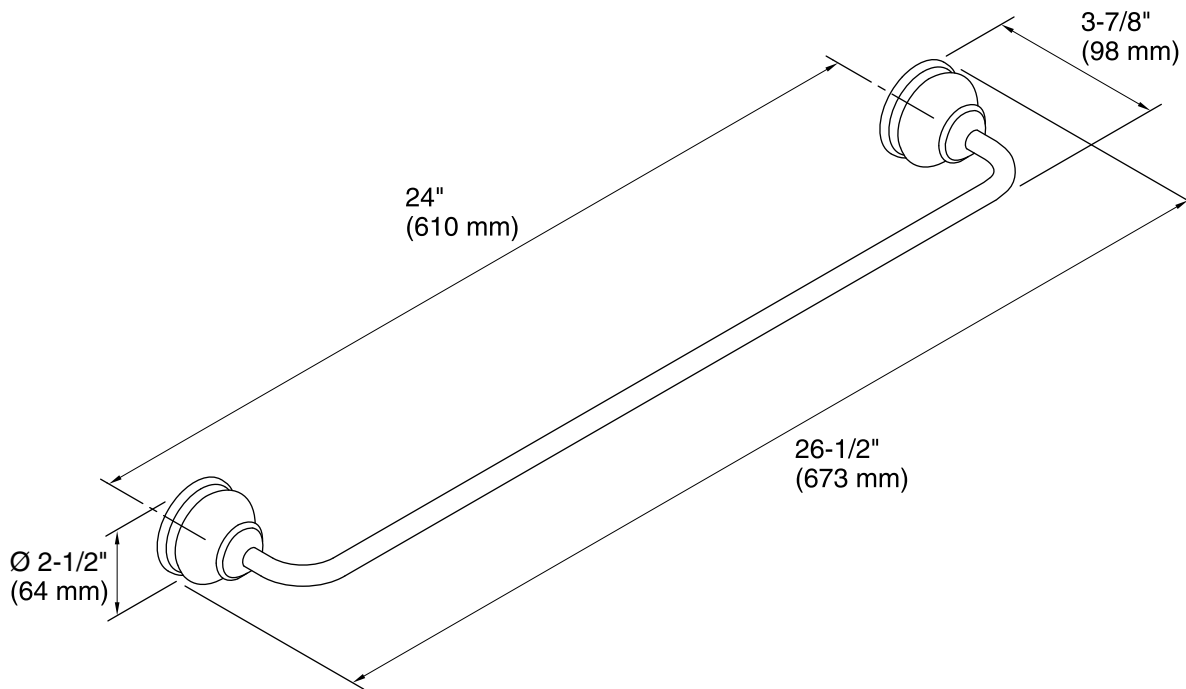

Technical Information

All product dimensions are nominal.

Notes

Install this product according to the installation guide.

CAUTION: Risk of personal injury. Do not install these products in any area where they are likely to be used inadvertently as a grab bar or support bar. These products are not designed or intended for use as a grab bar or support bar.