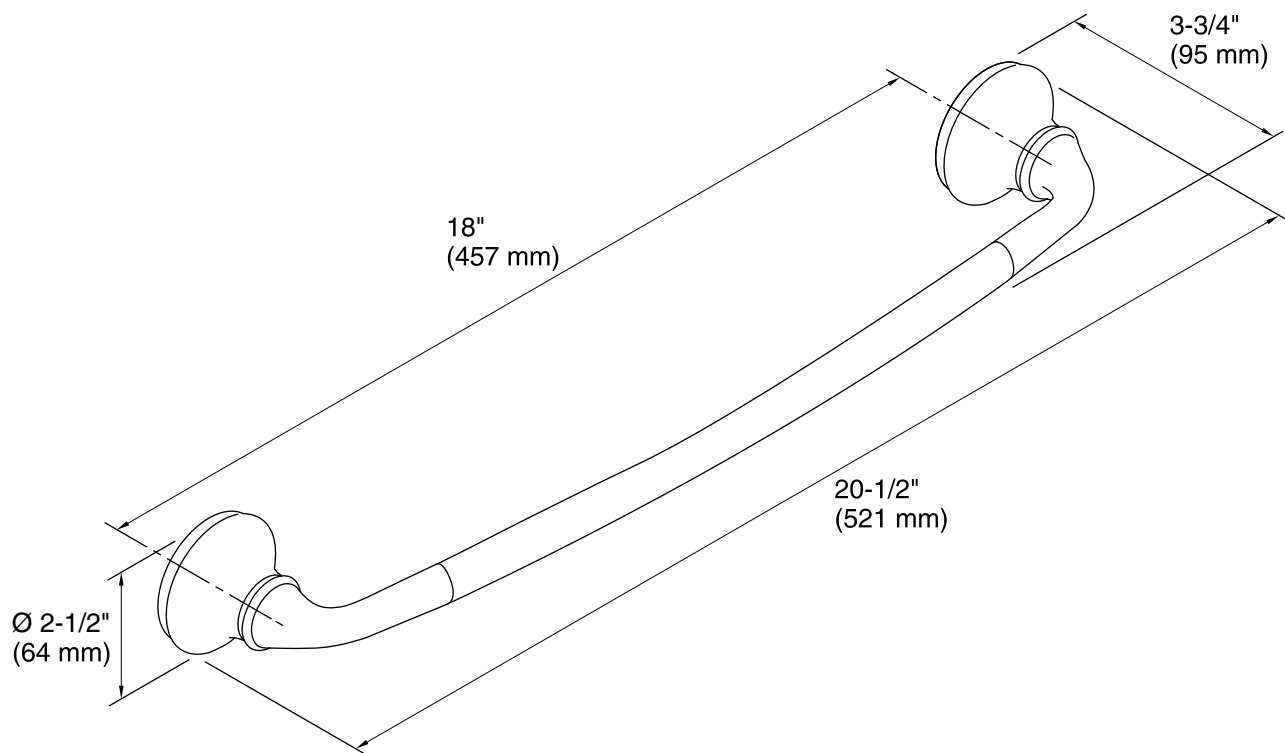

## Features

- KOHLER finishes resist corrosion and tarnish.
- Elegantly curved 18- inch bar.
- Coordinates with other products in the Forté collection.
- 20-1/2" (521 mm) x 3-3/4" (95 mm) x 2-1/2" (64 mm)

## Technical Information

All product dimensions are nominal.