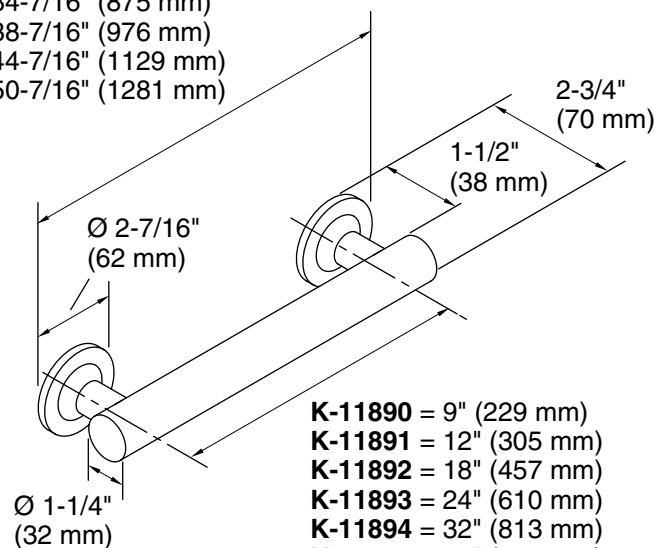

Features

- Metal construction
- Includes installation hardware
- ADA compliant when installed per Accessibility Guidelines of the Act, except for 9" (229 mm) length

Codes/Standards Applicable

Specified model meets or exceeds the following:

Product Specification

The grab bar shall be of metal construction. Product shall be ADA compliant when installed per Accessibility Guidelines of the Act, except for 9" (229 mm) length. Product shall include installation hardware. Product shall be Kohler Model K-____-____.

Install this product according to the installation guide.

- K-11890** = 11-7/16" (291 mm)
- K-11891** = 14-7/16" (367 mm)
- K-11892** = 20-7/16" (519 mm)
- K-11893** = 26-7/16" (672 mm)
- K-11894** = 34-7/16" (875 mm)
- K-11895** = 38-7/16" (976 mm)
- K-11896** = 44-7/16" (1129 mm)
- K-11897** = 50-7/16" (1281 mm)

- K-11890** = 9" (229 mm)
- K-11891** = 12" (305 mm)
- K-11892** = 18" (457 mm)
- K-11893** = 24" (610 mm)
- K-11894** = 32" (813 mm)
- K-11895** = 36" (914 mm)
- K-11896** = 42" (1067 mm)
- K-11897** = 48" (1219 mm)