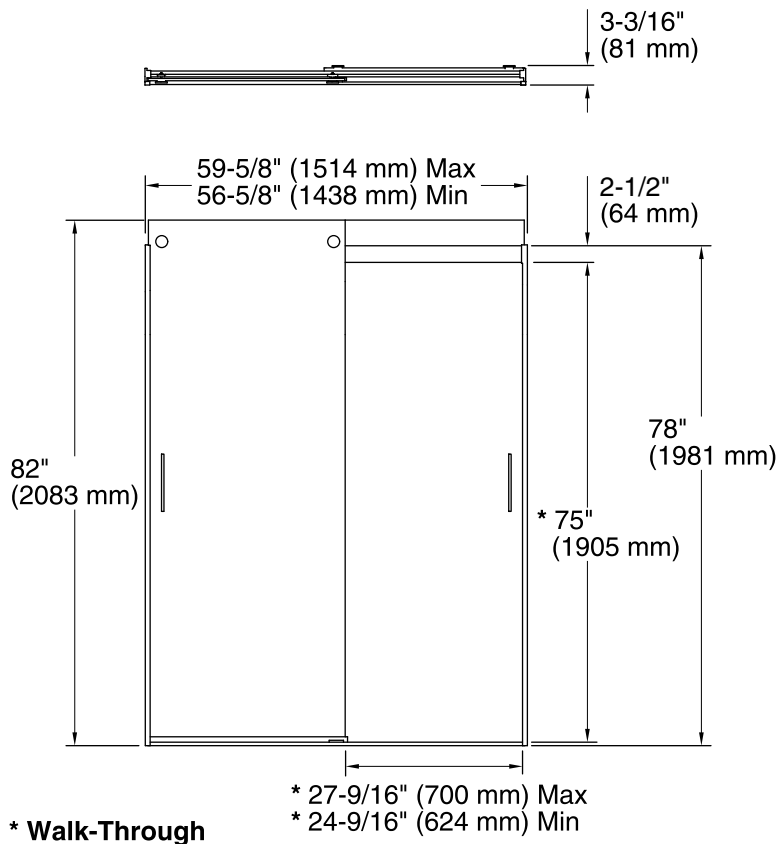

### Features

- Frameless design emphasizes glass and creates a sleek, minimalist look.
- Frameless, 5/16" (8 mm) thick Crystal Clear tempered glass door.
- Innovative roller design simplifies installation and provides out-of-plumb adjustability.
- Door tracking system features a hidden, cushioned, center guide for smooth, quiet sliding action.
- Smooth, easy-to-clean wall jambs.
- Vertical blade handles accentuate the contemporary style.
- CleanCoat® technology creates a barrier between the water and glass to help keep your shower door looking new.

### Technical Information

All product dimensions are nominal.

Installation type:	For shower base installation
Opening style:	Sliding/Bypass
Opening Width - Min:	56-5/8" (1438 mm)
Opening Width - Max:	59-5/8" (1514 mm)
Walk-through - Min:	24-9/16" (624 mm)
Walk-through - Max:	27-9/16" (700 mm)
Glass thickness:	5/16" (8 mm)
Glass coating:	CleanCoat®

### Notes

Install this product according to the installation guide.

The vertical opening should be a minimum of 84-1/2" (2146 mm) to allow for installation clearance.