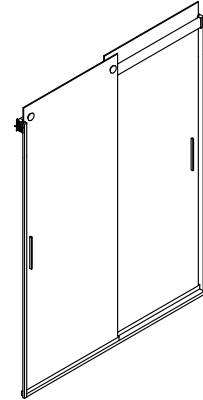

Features

- Frameless design emphasizes glass and creates a sleek, minimalist look.
- Frameless, 5/16" (8 mm) thick Crystal Clear tempered glass door.
- Innovative roller design simplifies installation and provides out-of-plumb adjustability.
- Door tracking system features a hidden, cushioned, center guide for smooth, quiet sliding action.
- Smooth, easy-to-clean wall jambs.
- Vertical blade handles accentuate the contemporary style.
- CleanCoat® technology creates a barrier between the water and glass to help keep your shower door looking new.

Material

- Anodized aluminum hardware prevents rusting or corrosion.
- Tempered glass ensures maximum safety and durability.

Installation

- Out-of-plumb adjustability allows for simpler installation.
- Can be installed to open to the left or right.

Components

Product includes:

706265-L

706365-L

Additional included component/s: Hardware Kit.

Codes/Standards

ANSI Z97.1 (Tempered Glass)
CPSC 16CFR 1201

KOHLER® One-Year Limited Warranty

See website for detailed warranty information.

Available Color/Finishes

Color tiles intended for reference only.

Color	Code	Description

SHP	Bright Polished Silver
NX	Brushed Nickel

Available Glass Options

Code	Description

	Crystal Clear