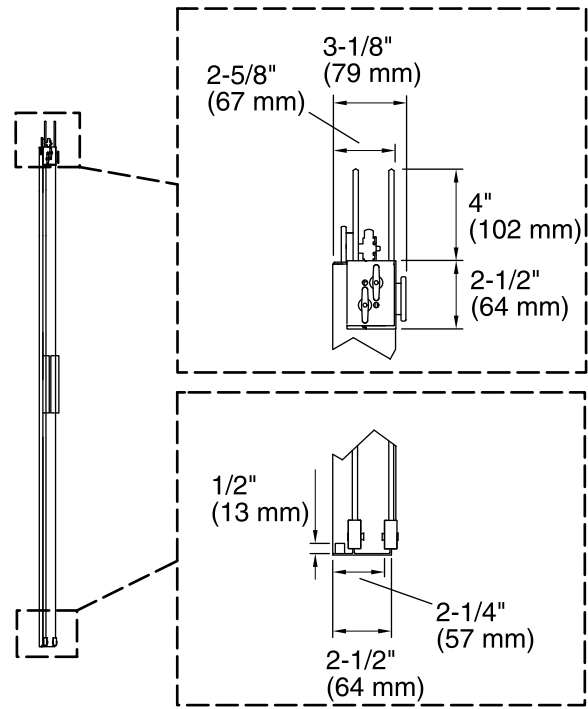

### Technical Information

All product dimensions are nominal.

Installation type:	For shower base installation
Opening style:	Sliding/Bypass
Opening Width - Min:	56-5/8" (1438 mm)
Opening Width - Max:	59-5/8" (1514 mm)
Walk-through - Min:	24-9/16" (624 mm)
Walk-through - Max:	27-9/16" (700 mm)
Glass thickness:	5/16" (8 mm)
Glass coating:	CleanCoat®

### Notes

Install this product according to the installation guide.

The vertical opening should be a minimum of 84-1/2" (2146 mm) to allow for installation clearance.