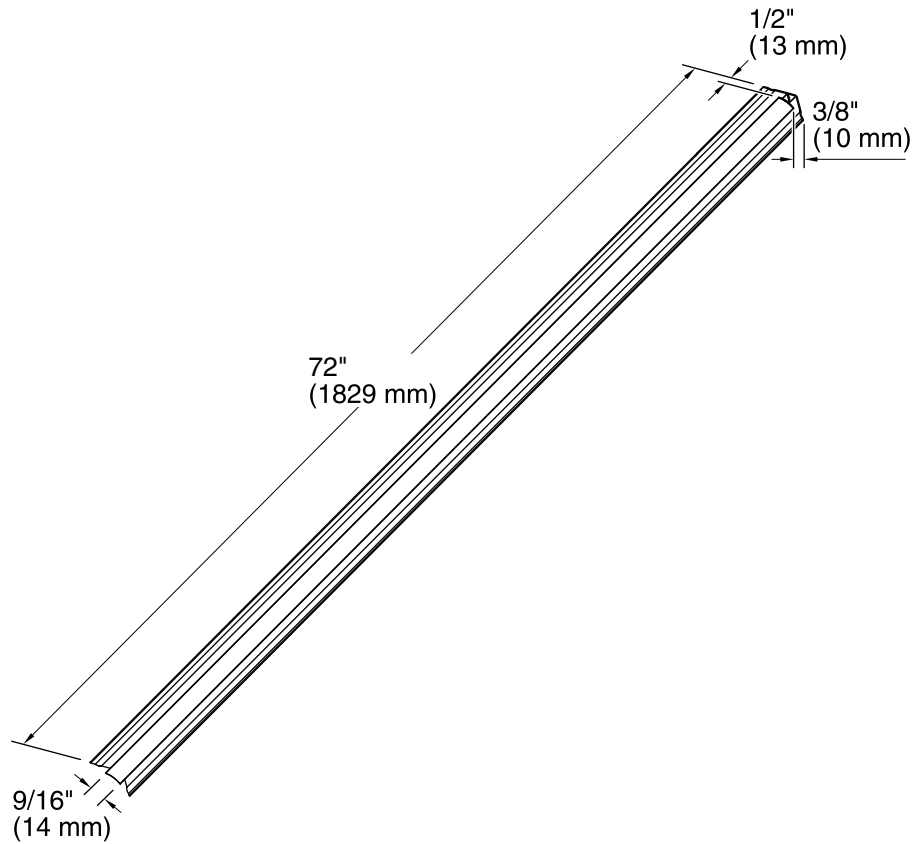

Features

- For use with KOHLER Choreograph wall panels and accent panels.
- Package contains two 72" lengths.
- Aluminum construction.
- Height in-field trimmable.

Codes/Standards

None Applicable

KOHLER® Limited Warranty – Choreograph™ Walls and Accessories

Technical Information

All product dimensions are nominal.

Notes

Install this product according to the installation guide.