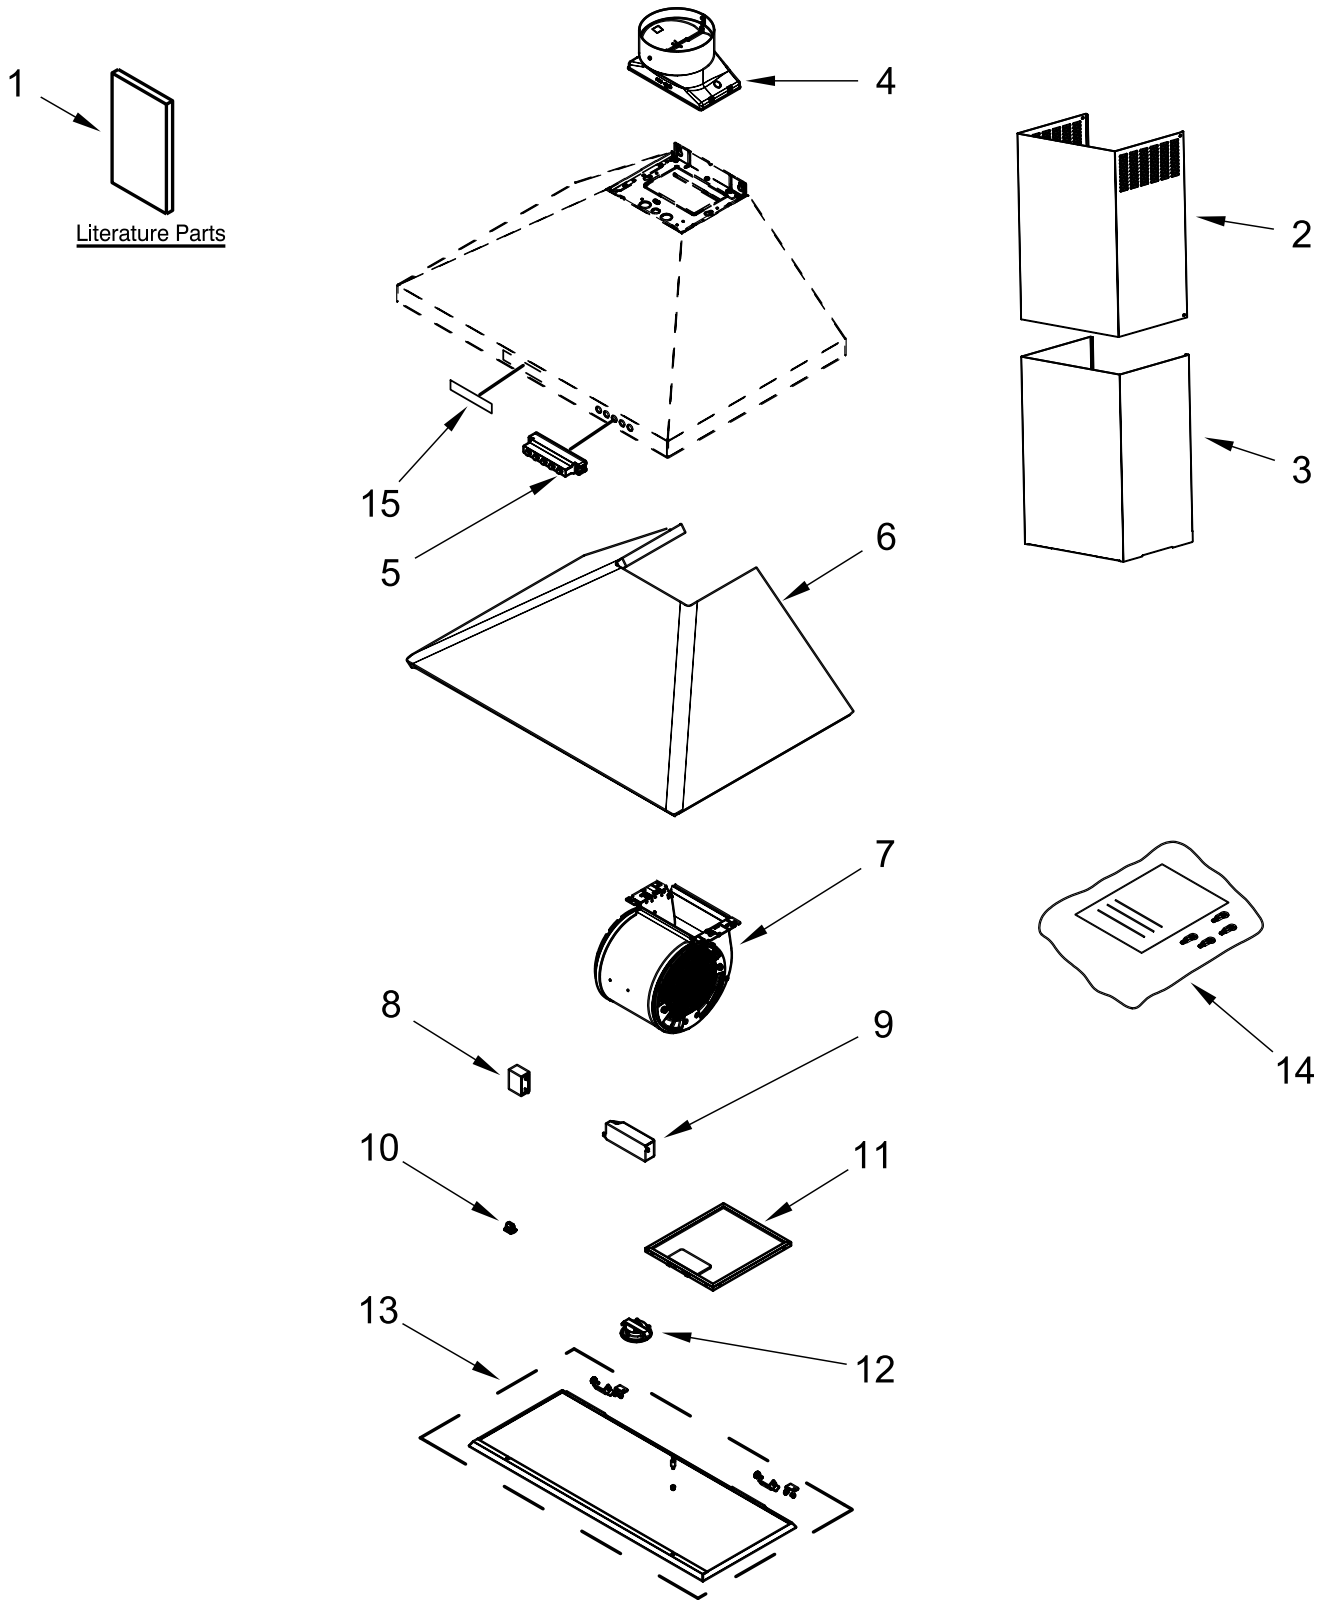

KitchenAid®

**30" AND 36" PROFESSIONAL HOOD
(Wall-Mount Perimetric Canopy)**

MODELS:

KVWB400DSS0 (Stainless)

KVWB406DSS0 (Stainless)

HOOD PARTS

HOOD PARTS

<u>Illus. No.</u>	<u>Part No.</u>	<u>Description</u>
1		Literature Parts
	W10674121	Use and Care Guide
2	W10350865	Chimney, Upper
3	W10350864	Chimney, Lower
4	W10592040	Damper, Hood (Plastic)
5	W10727063	Control, Electronic
6		Insulation
	W10735403	30" Model Only
	W10735407	36" Model Only
7	W10735405	Blower, Fan

<u>Illus. No.</u>	<u>Part No.</u>	<u>Description</u>
8	W10735734	Capacitor
9	W10716819	Transformer
10	W10735735	Clip, Panel
11	W10727013	Filter, Grease
12	W10727042	Light, LED
13		Panel, Perimetric
	W10735352	30" Model Only
	W10735373	36" Model Only
14	W10727064	Hardware, Installation