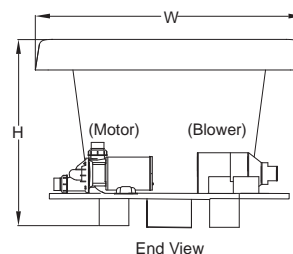

*Note: D095 (Chrome) is standard on Illumatherapy jets.

EK91 21" Straight Pillow (specify color) 959: White, 958: Almond,

969: Oyster

GQ88 Light Chromatherapy Add-on Kit

KEY DIMENSIONS

Letter	Description	English	Metric
L	Outer Length	72"	1829 mm
W	Outer Width	42"	1067 mm
H	Overall Height	26"	660 mm
A	Overflow Height	17 3/8"	441 mm
B	Long Edge to Drain Center	11 15/16"	302 mm
C	Short Edge to Drain Center	36"	914 mm
D	Drain Shoe Length	6"	152 mm
E	Deck Height	4"	102 mm
F	Deck Width*	3 7/8"	97 mm
G	Service Access Dimensions	12" H x 18" L	305 mm x 457 mm
I	Floor Cut-out for Drain	12" x 4"	305 mm x 102 mm

*Deck width reflects only area indicated on detail. Motor extends 2" beyond lip

Side View

End View

Drain/Overflow

NOTE: Graphics May Not be to Scale

© 2010 Jacuzzi Luxury Bath • For additional information call Customer Service 800-288-4002 • www.jacuzzi.com/technicalspecs