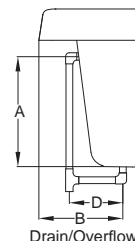

*Note: D095 (Chrome) is standard on Illumatherapy jets.

EK91 21" Straight Pillow (specify color) 959: White, 958: Almond,

969: Oyster

GQ88 Light Chromatherapy Add-on Kit

KEY DIMENSIONS

Letter	Description	English	Metric
L	Outer Length	72"	1829 mm
W	Outer Width	42"	1067 mm
H	Overall Height	26"	660 mm
A	Overflow Height	17 3/8"	441 mm
B	Long Edge to Drain Center	11 15/16"	302 mm
C	Short Edge to Drain Center	36"	914 mm
D	Drain Shoe Length	6"	152 mm
E	Deck Height	4"	102 mm
F	Deck Width*	3 7/8"	97 mm
G	Service Access Dimensions	12" H x 18" L	305 mm x 457 mm
I	Floor Cut-out for Drain	12" x 4"	305 mm x 102 mm

*Deck width reflects only area indicated on detail. Motor extends 2" beyond lip

Side View

End View

Drain/Overflow

NOTE: Graphics May Not be to Scale

© 2010 Jacuzzi Luxury Bath • For additional information call Customer Service 800-288-4002 • www.jacuzzi.com/technicalspecs