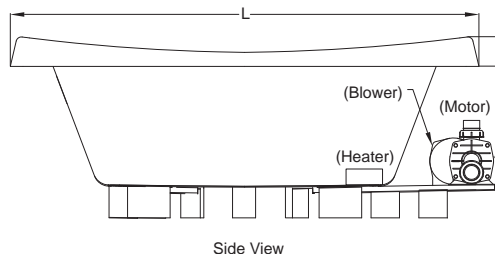

*Note: D095 (Chrome) is standard on Illumatherapy jets.

EK91 21" Straight Pillow (specify color) 959: White, 958: Almond,

969: Oyster

GQ88 Light Chromatherapy Add-on Kit

KEY DIMENSIONS

Letter	Description	English	Metric
L	Outer Length	72"	1829 mm
W	Outer Width	42"	1067 mm
H	Overall Height	26"	660 mm
A	Overflow Height	17 3/8"	441 mm
B	Long Edge to Drain Center	11 15/16"	302 mm
C	Short Edge to Drain Center	36"	914 mm
D	Drain Shoe Length	6"	152 mm
E	Deck Height	4"	102 mm
F	Deck Width*	3 7/8"	97 mm
G	Service Access Dimensions	12" H x 18" L	305 mm x 457 mm
I	Floor Cut-out for Drain	12" x 4"	305 mm x 102 mm

*Deck width reflects only area indicated on detail. Motor extends 2" beyond lip

Side View

End View

Drain/Overflow

NOTE: Graphics May Not be to Scale

© 2010 Jacuzzi Luxury Bath • For additional information call Customer Service 800-288-4002 • www.jacuzzi.com/technicalspecs