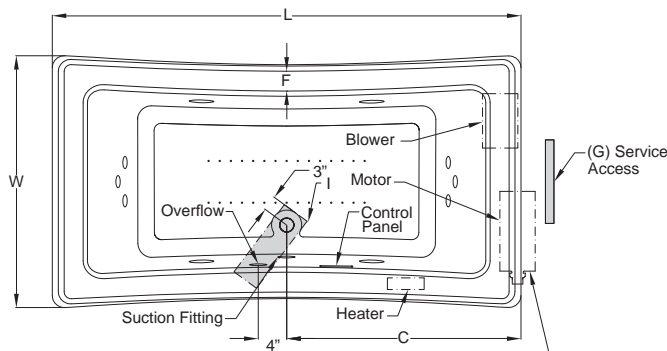

Illumatherapy Lighting

Available Accessories:

DA34 Rotary Drain Kit PVC (specify metal finish)

HP55 Rotary Drain Kit (specify metal finish)

D095 TheraPro Jet Trim Kit (specify metal finish)

827: Chrome, 826: Brushed Nickel, 845: Oil Rubbed Bronze

*Note: D095 (Chrome) is standard on Illumatherapy jets.

EK91 21" Straight Pillow (specify color) 959: White, 958: Almond,

969: Oyster

GQ88 Light Chromatherapy Add-on Kit

KEY DIMENSIONS

Letter	Description	English	Metric
L	Outer Length	72"	1829 mm
W	Outer Width	42"	1067 mm
H	Overall Height	26"	660 mm
A	Overflow Height	17 3/8"	441 mm
B	Long Edge to Drain Center	11 15/16"	302 mm
C	Short Edge to Drain Center	36"	914 mm
D	Drain Shoe Length	6"	152 mm
E	Deck Height	4"	102 mm
F	Deck Width*	3 7/8"	97 mm
G	Service Access Dimensions	12" H x 18" L	305 mm x 457 mm
I	Floor Cut-out for Drain	12" x 4"	305 mm x 102 mm

*Deck width reflects only area indicated on detail. Motor extends 2" beyond lip

Side View

End View

Drain/Overflow

NOTE: Graphics May Not be to Scale

© 2010 Jacuzzi Luxury Bath • For additional information call Customer Service 800-288-4002 • www.jacuzzi.com/technicalspecs