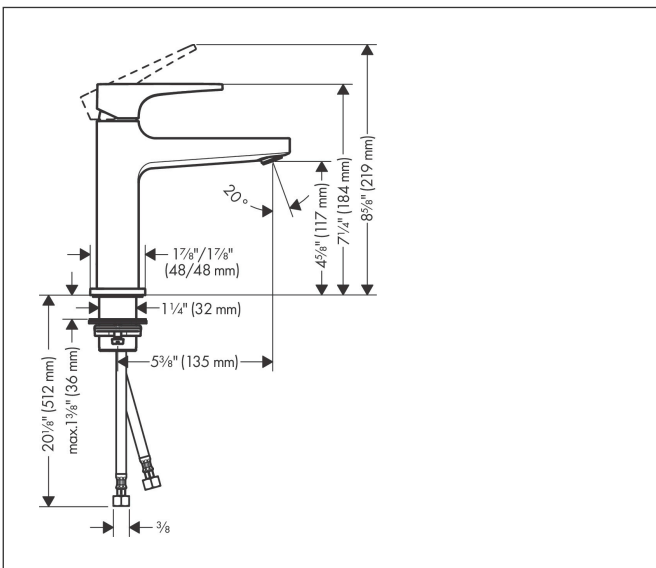

Brand hansgrohe
 Art. Name **Metropol** Single-Hole Faucet 110 with Loop Handle, 1.2 GPM
 Art. Nr. 74510001
 Surface Chrome
 Pos. 1

Product Picture

Features

- Handle design: Flat handle
- Spray pattern: aerated spray
- Maximum flow rate (at 3 bar): 4.5 l/min
- Ceramic cartridge

Drawing

Technology