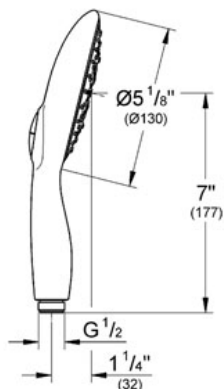

Product Description: Hand Shower

Standard Specification:

- GROHE StarLight® finish
- GROHE DreamSpray® perfect spray pattern
- SpeedClean anti-lime system
- GROHE EcoJoy® 2.4 g flow limiter
- GROHE Rain O2, Rain
- GROHE One-click showering spray selection via push button
- Inner WaterGuide for a longer life
- Suitable for instantaneous heater
- Universal mounting system (fits all standard shower hoses)
- Min. recommended pressure 15 psi
- Max Flow Rate 2.5 gpm (9.5 L/min)

Applicable Codes & Standards:

- Energy Policy Act of 1992
- ASME A112.18.1/CSA B125.1

Color:

- 27673 000 chrome
- 27673 EN0 Brushed Nickel