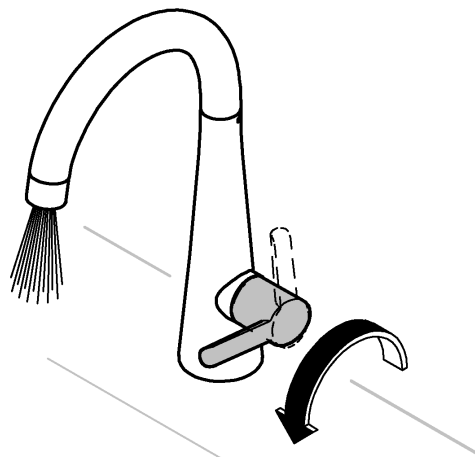

G^{3/8}
SW19
660mm

2

3

4

5

6

Pure Freude an Wasser

GROHE
WAVES