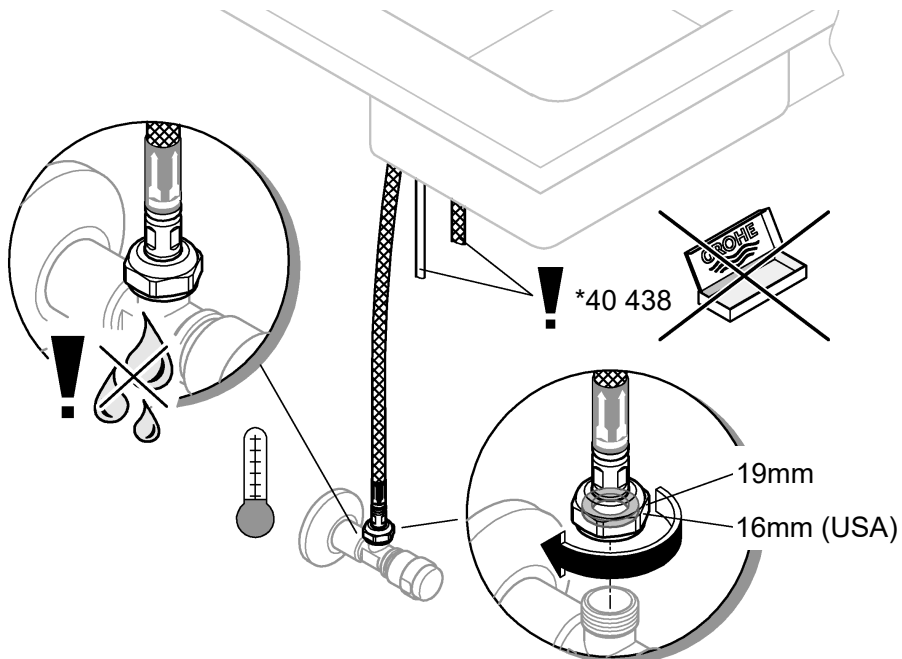

G^{3/8}
SW19
660mm

2

3

4

5

6

Pure Freude an Wasser

GROHE
WAVES