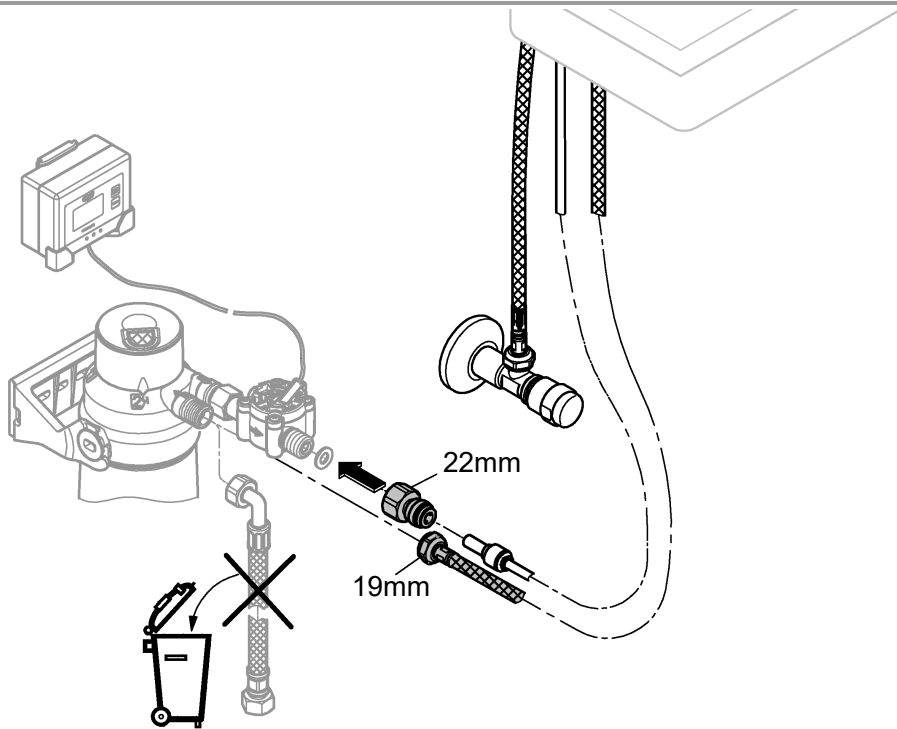

G^{3/8}
SW19
660mm

2

3

4

5

6

Pure Freude an Wasser

GROHE
WAVES