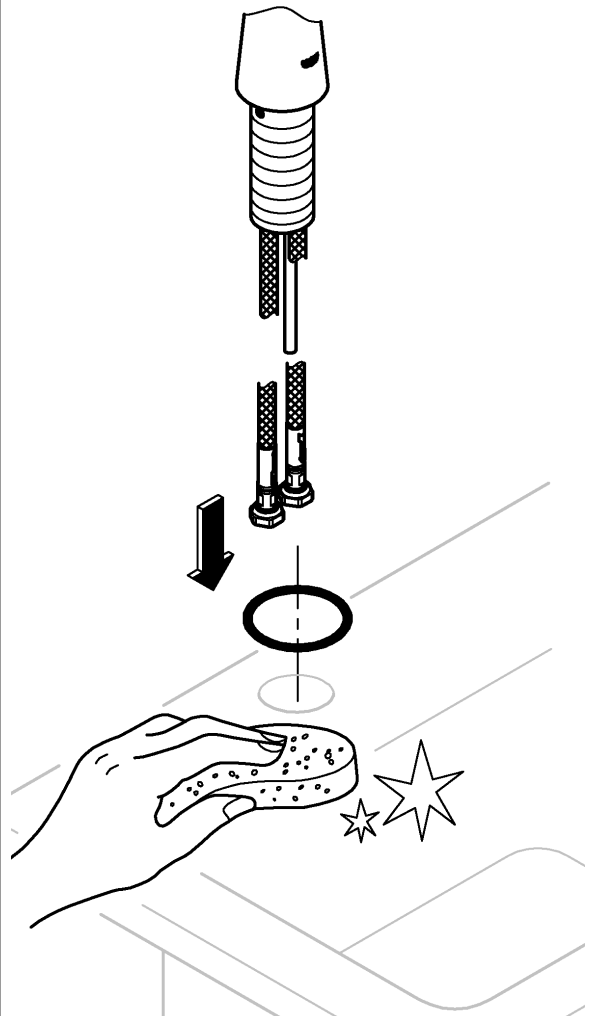

G^{3/8}
SW19
660mm

2

3

4

5

6

Pure Freude an Wasser

GROHE
WAVES