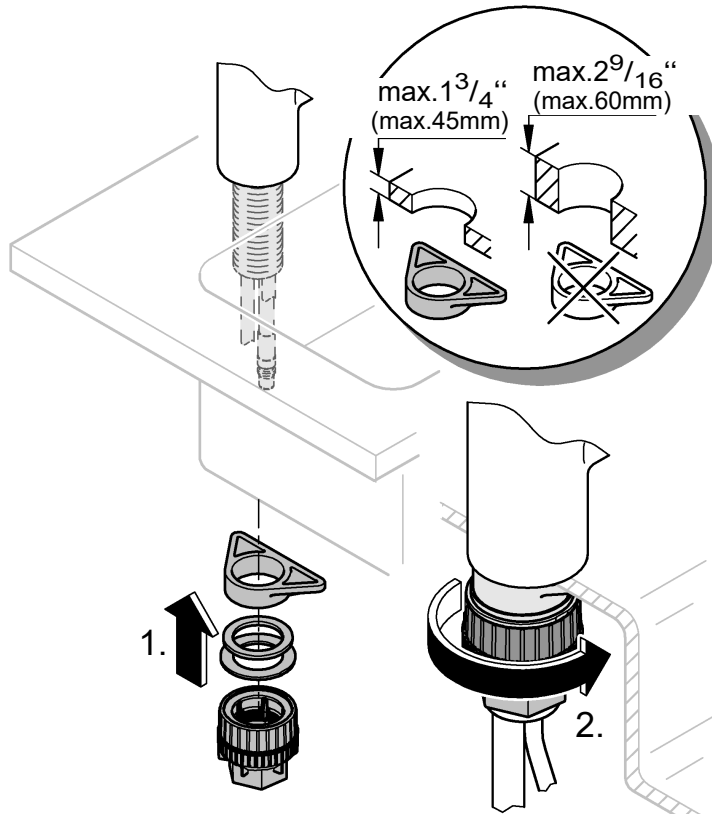

G^{3/8}
SW19
660mm

2

3

4

5

6

Pure Freude an Wasser

GROHE
WAVES