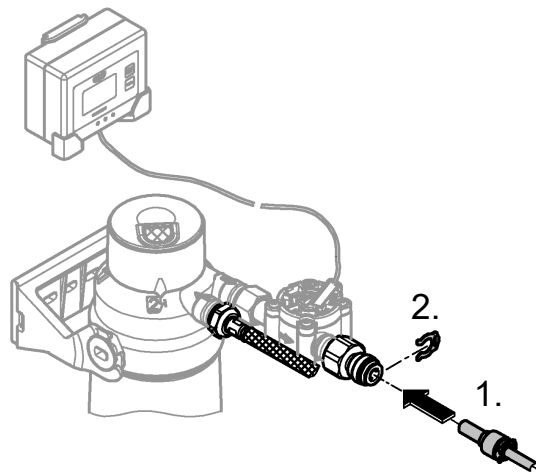

G^{3/8}
SW19
660mm

2

3

4

5

6

Pure Freude an Wasser

GROHE
WAVES