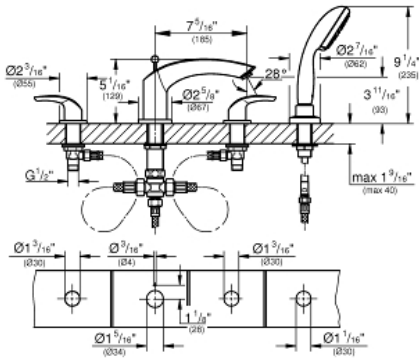

EUROSMART Four-Hole Roman Bathtub Faucet with Handshower

MODEL # 25170002

Pure Freude
an Wasser

Product Description:
EUROSMART
Four-Hole Roman Bathtub Faucet with Handshower

Standard Specification:

- 1/2" (13mm) ceramic cartridge (90° turn)
- Metal lever handle
- Bath spout with flow control and diverter
- Hand shower: New Tempesta 100, 2 sprays, 1.75 gpm (26 047)
- Metal shower hose
- Stainless steel flex lines
- **GROHE StarLight** chrome finish

Applicable Codes & Standards:

- Energy Policy Act of 1992
- ASME A112.18.1/CSA B125.1
- MASS

Color:

- 25170002 StarLight Chrome