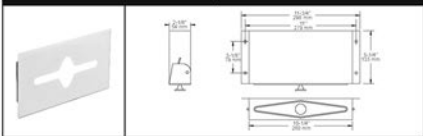

TECHNICAL DATA

Guest Room Accessories

SNAP-ON COVER - E925C

MATERIALS: Cover - Stainless Steel